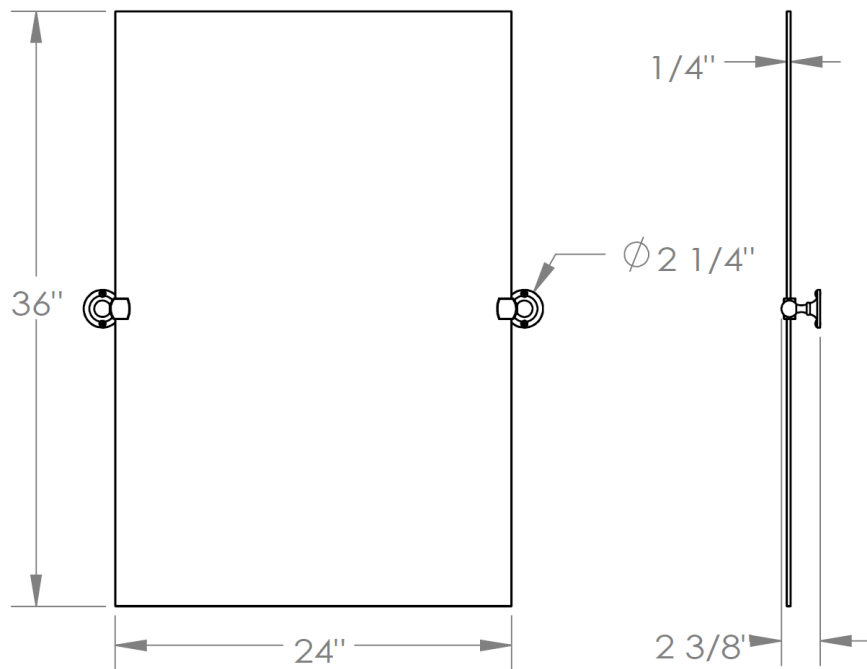

321-0.9A

24"X36" Rectangular Mirror - Swivel

WATERMARK DESIGNS 1/21/2015