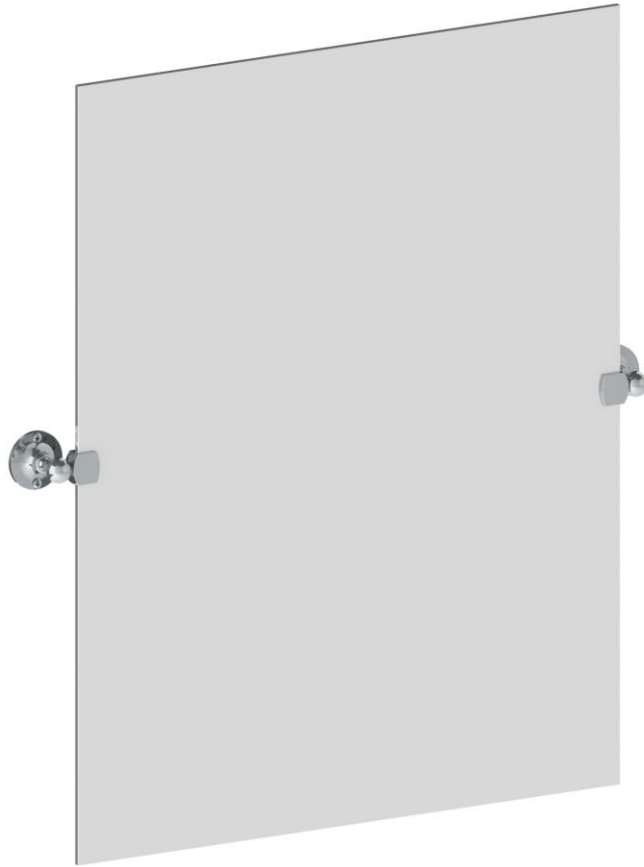

321-0.9A

24"X36" Rectangular Mirror - Swivel

WATERMARK DESIGNS 1/21/2015