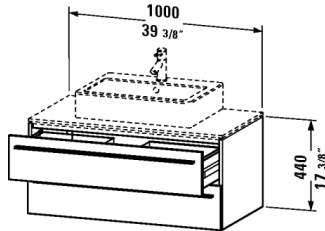

X-Large Vanity unit for console # XL6716

|< 39 3/8" Inch >|

Vanity unit for console	Dimension	Weight	Order number
2 drawers, upper drawer including cut-out for siphon and siphon cover			
Colors			
M03 Jade High Gloss Lacquer M10 Apricot Pearl High Gloss Lacquer M12 Brushed Oak (Real wood veneer) M13 American Walnut (Real wood veneer) M14 Terra (Decor) M18 White Matt M20 VSG Picto White M22 White High Gloss (Decor) M27 White Lilac High Gloss Lacquer M31 Pine Silver (Decor) M38 Dolomiti Grey High Gloss Lacquer M40 Black High Gloss Lacquer M43 Basalt Matt (Decor) M47 Stone Blue High Gloss Lacquer M49 Graphite Matt (Decor) M51 Pine Terra (Decor) M52 European Oak (Decor) M53 Chestnut Dark (Decor) M61 Olive Brown High Gloss Lacquer M69 Brushed Walnut (Real wood veneer) M71 Mediterranean Oak (Real wood veneer) M72 Brushed Dark Oak (Real wood veneer) M73 Ticino Cherry Tree (Decor) M79 Natural Walnut (Decor) M85 White High Gloss Lacquer M86 Cappuccino High Gloss Lacquer M87 White Lilac Satin Matt Lacquer M89 Flannel Grey High Gloss Lacquer M90 Flannel Grey Satin Matt Lacquer			
Variant			
	39 3/8" x 21 1/2" Inch		XL6716
Infobox			
Vanity unit only possible together with siphon # 005026, Highrise faucets can not be used in combination with console, Console not included in delivery, please order separately, Required specification for ordering:			
Suitable products			
Above-counter basin ground, without overflow, with tap platform, hardware included, 19 5/8" x 19 5/8" Inch	19 5/8" x 19 5/8" Inch		032050
Above-counter basin ground, with overflow, with tap platform, hardware included, wall-mounted, 16 1/2" x 16 1/2" Inch	16 1/2" x 16 1/2" Inch		032042
Vanity basin drop-in basin, without overflow, without tap platform, wall-mounted, hardware included, cUPC listed, 22 7/8" x 16 3/8" Inch	22 7/8" x 16 3/8" Inch		031758
Washbowl ground, without overflow, hardware included, without tap platform, wall-mounted, cUPC listed, 22 7/8" x 16 3/8" Inch	22 7/8" x 16 3/8" Inch		031758