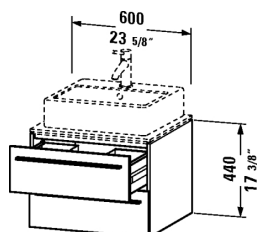

X-Large Vanity unit for console # XL6717

| < 23 5/8" Inch > |

Vanity unit for console	Dimension	Weight	Order number
2 drawers, upper drawer including cut-out for siphon and siphon cover			
Colors			
M03 Jade High Gloss Lacquer M10 Apricot Pearl High Gloss Lacquer M12 Brushed Oak (Real wood veneer) M13 American Walnut (Real wood veneer) M14 Terra (Decor) M18 White Matt M20 VSG Picto White M22 White High Gloss (Decor) M27 White Lilac High Gloss Lacquer M31 Pine Silver (Decor) M38 Dolomiti Grey High Gloss Lacquer M40 Black High Gloss Lacquer M43 Basalt Matt (Decor) M47 Stone Blue High Gloss Lacquer M49 Graphite Matt (Decor) M51 Pine Terra (Decor) M52 European Oak (Decor) M53 Chestnut Dark (Decor) M61 Olive Brown High Gloss Lacquer M69 Brushed Walnut (Real wood veneer) M71 Mediterranean Oak (Real wood veneer) M72 Brushed Dark Oak (Real wood veneer) M73 Ticino Cherry Tree (Decor) M79 Natural Walnut (Decor) M85 White High Gloss Lacquer M86 Cappuccino High Gloss Lacquer M87 White Lilac Satin Matt Lacquer M89 Flannel Grey High Gloss Lacquer M90 Flannel Grey Satin Matt Lacquer			
Variant			
	23 5/8" x 21 1/2" Inch		XL6717
Infobox			
Vanity unit only possible together with siphon # 005026, Highrise faucets can not be used in combination with console, Console not included in delivery, please order separately, Required specification for ordering:			
Suitable products			
Above-counter basin ground, without overflow, with tap platform, hardware included, 19 5/8" x 19 5/8" Inch	19 5/8" x 19 5/8" Inch		032050
Above-counter basin ground, with overflow, with tap platform, hardware included, wall-mounted, 16 1/2" x 16 1/2" Inch	16 1/2" x 16 1/2" Inch		032042
Vanity basin drop-in basin, without overflow, without tap platform, wall-mounted, hardware included, cUPC listed, 22 7/8" x 16 3/8" Inch	22 7/8" x 16 3/8" Inch		031758
Washbowl ground, without overflow, hardware included, without tap platform, wall-mounted, cUPC listed, 22 7/8" x 16 3/8" Inch	22 7/8" x 16 3/8" Inch		031758