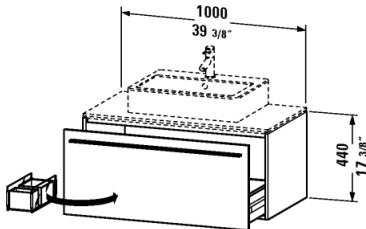

X-Large Vanity unit for console # XL6715

| < 39 3/8" Inch > |

Vanity unit for console	Dimension	Weight	Order number
1 pull-out compartment, compartment consists of glass dividers and 2 boxes (small/large)			
Colors			
M03 Jade High Gloss Lacquer M10 Apricot Pearl High Gloss Lacquer M12 Brushed Oak (Real wood veneer) M13 American Walnut (Real wood veneer) M14 Terra (Decor) M18 White Matt M20 VSG Picto White M22 White High Gloss (Decor) M27 White Lilac High Gloss Lacquer M31 Pine Silver (Decor) M38 Dolomiti Grey High Gloss Lacquer M40 Black High Gloss Lacquer M43 Basalt Matt (Decor) M47 Stone Blue High Gloss Lacquer M49 Graphite Matt (Decor) M51 Pine Terra (Decor) M52 European Oak (Decor) M53 Chestnut Dark (Decor) M61 Olive Brown High Gloss Lacquer M69 Brushed Walnut (Real wood veneer) M71 Mediterranean Oak (Real wood veneer) M72 Brushed Dark Oak (Real wood veneer) M73 Ticino Cherry Tree (Decor) M79 Natural Walnut (Decor) M85 White High Gloss Lacquer M86 Cappuccino High Gloss Lacquer M87 White Lilac Satin Matt Lacquer M89 Flannel Grey High Gloss Lacquer M90 Flannel Grey Satin Matt Lacquer			
Variant			
	39 3/8" x 21 1/2" Inch		XL6715
Infobox			
Console not included in delivery, please order separately, Required specification for ordering:			
Suitable products			
Above-counter basin ground, without overflow, with tap platform, hardware included, 19 5/8" x 19 5/8" Inch	19 5/8" x 19 5/8" Inch		032050
Above-counter basin ground, with overflow, with tap platform, hardware included, wall-mounted, 16 1/2" x 16 1/2" Inch	16 1/2" x 16 1/2" Inch		032042
Vanity basin drop-in basin, with overflow, without tap platform, outside fully glazed, hardware included, Ø 18 1/2" Inch	Ø 18 1/2" Inch		046847
Vanity basin drop-in basin, without overflow, without tap platform, wall-mounted, hardware included, cUPC listed, 22 7/8" x 16 3/8" Inch	22 7/8" x 16 3/8" Inch		031758