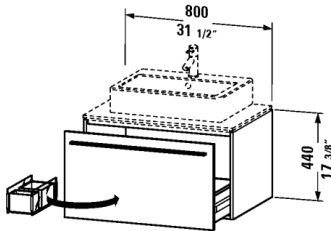

X-Large Vanity unit for console # XL6713

|< 31 1/2" Inch >|

Vanity unit for console	Dimension	Weight	Order number
1 pull-out compartment, compartment consists of glass dividers and 2 boxes (small/large)			
Colors			
M03 Jade High Gloss Lacquer M10 Apricot Pearl High Gloss Lacquer M12 Brushed Oak (Real wood veneer) M13 American Walnut (Real wood veneer) M14 Terra (Decor) M18 White Matt M20 VSG Picto White M22 White High Gloss (Decor) M27 White Lilac High Gloss Lacquer M31 Pine Silver (Decor) M38 Dolomiti Grey High Gloss Lacquer M40 Black High Gloss Lacquer M43 Basalt Matt (Decor) M47 Stone Blue High Gloss Lacquer M49 Graphite Matt (Decor) M51 Pine Terra (Decor) M52 European Oak (Decor) M53 Chestnut Dark (Decor) M61 Olive Brown High Gloss Lacquer M69 Brushed Walnut (Real wood veneer) M71 Mediterranean Oak (Real wood veneer) M72 Brushed Dark Oak (Real wood veneer) M73 Ticino Cherry Tree (Decor) M79 Natural Walnut (Decor) M85 White High Gloss Lacquer M86 Cappuccino High Gloss Lacquer M87 White Lilac Satin Matt Lacquer M89 Flannel Grey High Gloss Lacquer M90 Flannel Grey Satin Matt Lacquer			
Variant			
	31 1/2" x 21 1/2" Inch		XL6713
Infobox			
Console not included in delivery, please order separately, Required specification for ordering:			
Suitable products			
Above-counter basin ground, without overflow, with tap platform, hardware included, 19 5/8" x 19 5/8" Inch	19 5/8" x 19 5/8" Inch		032050
Above-counter basin ground, with overflow, with tap platform, hardware included, wall-mounted, 16 1/2" x 16 1/2" Inch	16 1/2" x 16 1/2" Inch		032042
Vanity basin drop-in basin, with overflow, without tap platform, outside fully glazed, hardware included, Ø 18 1/2" Inch	Ø 18 1/2" Inch		046847
Vanity basin drop-in basin, without overflow, without tap platform, wall-mounted, hardware included, cUPC listed, 22 7/8" x 16 3/8" Inch	22 7/8" x 16 3/8" Inch		031758