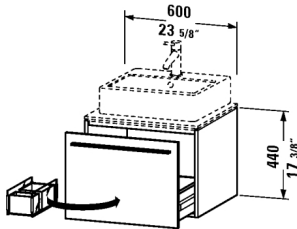

X-Large Vanity unit for console # XL6719

| < 23 5/8" Inch > |

Vanity unit for console	Dimension	Weight	Order number
1 pull-out compartment, compartment consists of glass dividers and 2 boxes (small/large)			
Colors			
M03 Jade High Gloss Lacquer M10 Apricot Pearl High Gloss Lacquer M12 Brushed Oak (Real wood veneer) M13 American Walnut (Real wood veneer) M14 Terra (Decor) M18 White Matt M20 VSG Picto White M22 White High Gloss (Decor) M27 White Lilac High Gloss Lacquer M31 Pine Silver (Decor) M38 Dolomiti Grey High Gloss Lacquer M40 Black High Gloss Lacquer M43 Basalt Matt (Decor) M47 Stone Blue High Gloss Lacquer M49 Graphite Matt (Decor) M51 Pine Terra (Decor) M52 European Oak (Decor) M53 Chestnut Dark (Decor) M61 Olive Brown High Gloss Lacquer M69 Brushed Walnut (Real wood veneer) M71 Mediterranean Oak (Real wood veneer) M72 Brushed Dark Oak (Real wood veneer) M73 Ticino Cherry Tree (Decor) M79 Natural Walnut (Decor) M85 White High Gloss Lacquer M86 Cappuccino High Gloss Lacquer M87 White Lilac Satin Matt Lacquer M89 Flannel Grey High Gloss Lacquer M90 Flannel Grey Satin Matt Lacquer			
Variant			
	23 5/8" x 21 1/2" Inch		XL6719
Infobox			
Console not included in delivery, please order separately, Required specification for ordering:			
Suitable products			
Above-counter basin ground, without overflow, with tap platform, hardware included, 19 5/8" x 19 5/8" Inch	19 5/8" x 19 5/8" Inch		032050
Above-counter basin ground, with overflow, with tap platform, hardware included, wall-mounted, 16 1/2" x 16 1/2" Inch	16 1/2" x 16 1/2" Inch		032042
Vanity basin drop-in basin, with overflow, without tap platform, outside fully glazed, hardware included, Ø 18 1/2" Inch	Ø 18 1/2" Inch		046847
Washbowl ground, without overflow, hardware included, without tap platform, wall-mounted, cUPC listed, 22 7/8" x 16 3/8" Inch	22 7/8" x 16 3/8" Inch		031758
Washbowl with overflow, without tap platform, hardware included, cUPC listed, 19 1/2" x 13 3/4" Inch	19 1/2" x 13 3/4" Inch		033550