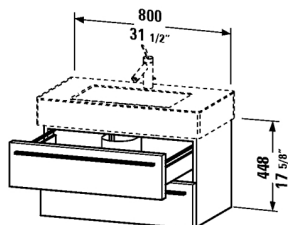

X-Large Vanity unit wall-mounted # XL6352

|< 31 1/2" Inch >|

Vanity unit wall-mounted	Dimension	Weight	Order number
2 drawers, upper drawer including cut-out for siphon and siphon cover, for Vero # 032985 (not ground)			
Colors			
M03 Jade High Gloss Lacquer M10 Apricot Pearl High Gloss Lacquer M12 Brushed Oak (Real wood veneer) M13 American Walnut (Real wood veneer) M14 Terra (Decor) M18 White Matt M20 VSG Picto White M22 White High Gloss (Decor) M27 White Lilac High Gloss Lacquer M31 Pine Silver (Decor) M38 Dolomiti Grey High Gloss Lacquer M40 Black High Gloss Lacquer M43 Basalt Matt (Decor) M47 Stone Blue High Gloss Lacquer M49 Graphite Matt (Decor) M51 Pine Terra (Decor) M52 European Oak (Decor) M53 Chestnut Dark (Decor) M61 Olive Brown High Gloss Lacquer M69 Brushed Walnut (Real wood veneer) M71 Mediterranean Oak (Real wood veneer) M72 Brushed Dark Oak (Real wood veneer) M73 Ticino Cherry Tree (Decor) M79 Natural Walnut (Decor) M85 White High Gloss Lacquer M86 Cappuccino High Gloss Lacquer M87 White Lilac Satin Matt Lacquer M89 Flannel Grey High Gloss Lacquer M90 Flannel Grey Satin Matt Lacquer			
Variant			
	31 1/2" x 18 3/8" Inch		XL6352
Infobox			
# XL 6352, XL 6353 and XL 6354 available from stock: 22-White High Gloss, 53-Chestnut Dark, 72-Dark Brushed Oak, Space saving siphon # 005076 is recommended			
Suitable products			
Furniture washbasin with tap platform, wall-mounted, hardware included, cUPC listed, 33 1/2" x 19 1/4" Inch	33 1/2" x 19 1/4" Inch		032985

All drawings contain the necessary measurements which are subject to standard tolerances. They are stated in inch & mm and are non-binding. Exact measurements, in particular for customized installation scenarios, can only be taken from the finished ceramic piece.