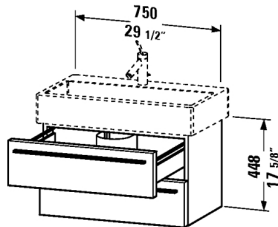

**X-Large Vanity unit wall-mounted # XL6345**

|&lt; 29 1/2" Inch &gt;|

Vanity unit wall-mounted	Dimension	Weight	Order number
2 drawers, upper drawer including cut-out for siphon and siphon cover, for Vero # 045480 (not ground)			
<b>Colors</b>			
M03 Jade High Gloss Lacquer M10 Apricot Pearl High Gloss Lacquer M12 Brushed Oak (Real wood veneer) M13 American Walnut (Real wood veneer) M14 Terra (Decor) M18 White Matt M20 VSG Picto White M22 White High Gloss (Decor) M27 White Lilac High Gloss Lacquer M31 Pine Silver (Decor) M38 Dolomiti Grey High Gloss Lacquer M40 Black High Gloss Lacquer M43 Basalt Matt (Decor) M47 Stone Blue High Gloss Lacquer M49 Graphite Matt (Decor) M51 Pine Terra (Decor) M52 European Oak (Decor) M53 Chestnut Dark (Decor) M61 Olive Brown High Gloss Lacquer M69 Brushed Walnut (Real wood veneer) M71 Mediterranean Oak (Real wood veneer) M72 Brushed Dark Oak (Real wood veneer) M73 Ticino Cherry Tree (Decor) M79 Natural Walnut (Decor) M85 White High Gloss Lacquer M86 Cappuccino High Gloss Lacquer M87 White Lilac Satin Matt Lacquer M89 Flannel Grey High Gloss Lacquer M90 Flannel Grey Satin Matt Lacquer			
<b>Variant</b>			
	29 1/2" x 17 1/2" Inch		XL6345
<b>Infobox</b>			
Space saving siphon # 005076 is recommended, # XL 6342, XL 6344 and XL 6345 available from stock: 22-White High Gloss, 53-Chestnut Dark, 72-Dark Brushed Oak			
<b>Suitable products</b>			
Furniture washbasin with tap platform, wall-mounted, hardware included, cUPC listed, 31 1/2" x 18 1/2" Inch	31 1/2" x 18 1/2" Inch		045480

All drawings contain the necessary measurements which are subject to standard tolerances. They are stated in inch & mm and are non-binding. Exact measurements, in particular for customized installation scenarios, can only be taken from the finished ceramic piece.