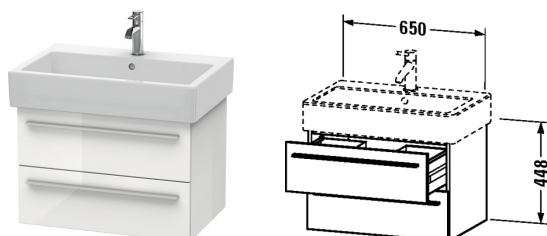

X-Large Vanity unit wall-mounted # XL6342

| < 650 millimetre > |

Vanity unit wall-mounted	Dimension	Weight	Order number
2 drawers, upper drawer including cut-out for siphon and siphon cover, for Vero # 045470 (not ground)			
Colors			
M03 Jade High Gloss Lacquer M10 Apricot Pearl High Gloss Lacquer M13 American Walnut Real wood veneer M14 Terra Decor M18 White Matt Decor M20 Apricot Pearl Satin Matt Lacquer M22 White High Gloss Decor M26 American Cherry Tree Real wood veneer M27 White Lilac High Gloss Lacquer M31 Pine Silver Decor M38 Dolomiti Grey High Gloss Lacquer M40 Black High Gloss Lacquer M43 Balsat Matt Decor M47 Stone Blue High Gloss Lacquer M49 Graphite Matt Decor M51 Pine Terra Decor M52 European Oak Decor M53 Chestnut Dark Decor M61 Olive Brown High Gloss Lacquer M69 Brushed Walnut Real wood veneer M71 Mediterranean Oak Real wood veneer M72 Brushed Dark Oak Real wood veneer M73 Ticino Cherry Tree Decor M79 Natural Walnut Decor M85 White High Gloss Lacquer M86 Cappuccino High Gloss Lacquer M87 White Lilac Satin Matt Lacquer M89 Flannel Grey High Gloss Lacquer M90 Flannel Grey Satin Matt Lacquer			
Variant			
	650 x 443 millimetre		XL6342
Infobox			
Space saving siphon # 005076 is recommended			
Suitable products			
Washbasin, furniture washbasin with tap platform, 700 x 470 millimetre	700 x 470 millimetre		045470

All drawings contain the necessary measurements which are subject to standard tolerances. They are stated in mm and are non-binding. Exact measurements, in particular for customised installation scenarios, can only be taken from the finished ceramic piece.