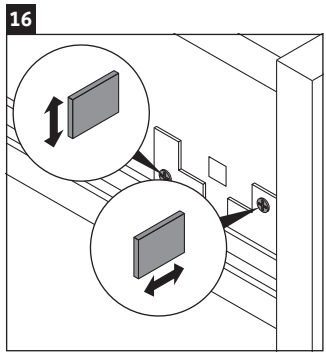

Best.-Nr. XL6342/16.09.2