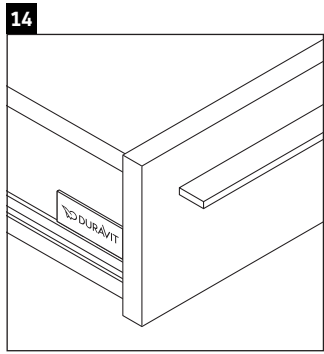

Best.-Nr. XL6342/16.09.2