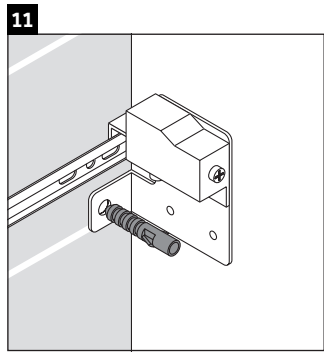

Best.-Nr. XL6342/16.09.2