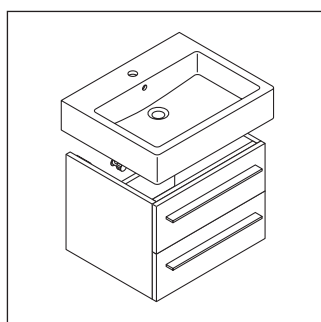

X-Large

XL 6342

Mounting instructions

| A | B | W | X |
|-----|-----|-----|-----|
| mm | mm | mm | mm |
| 650 | 426 | 130 | 720 |

Vero # 045470

Instructions for use

The bathroom furniture range complies with the standards and guidelines applicable at the time of delivery and is designed for use in bathrooms. Direct contact with water should be avoided, for example, when showering.