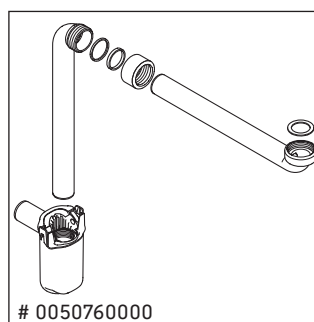

X-Large

XL 6342

Mounting instructions

| A | B | W | X |
|-----|-----|-----|-----|
| mm | mm | mm | mm |
| 650 | 426 | 130 | 720 |

Vero # 045470

Instructions for use

The bathroom furniture range complies with the standards and guidelines applicable at the time of delivery and is designed for use in bathrooms. Direct contact with water should be avoided, for example, when showering.