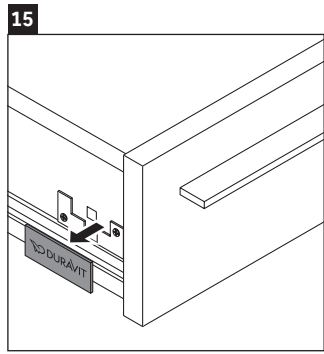

Best.-Nr. XL6342/16.09.2