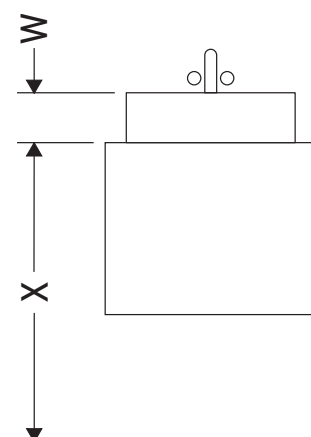

X-Large

XL 6342

Mounting instructions

| A | B | W | X |
|-----|-----|-----|-----|
| mm | mm | mm | mm |
| 650 | 426 | 130 | 720 |

Vero # 045470

Instructions for use

The bathroom furniture range complies with the standards and guidelines applicable at the time of delivery and is designed for use in bathrooms. Direct contact with water should be avoided, for example, when showering.

We reserve the right to make technical improvements and design modifications to the products illustrated.

Best.-Nr. XL6342/16.09.2