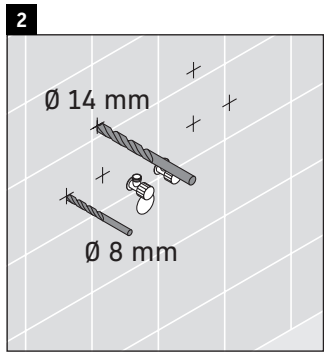

Best.-Nr. XL6342/16.09.2