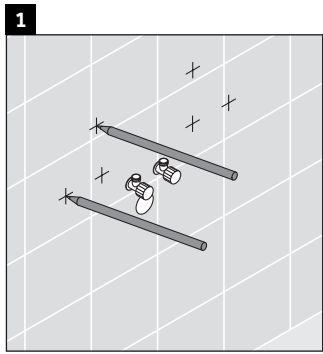

Best.-Nr. XL6342/16.09.2