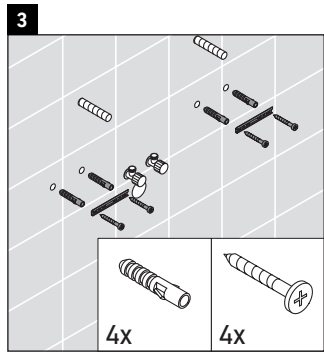

Best.-Nr. XL6342/16.09.2