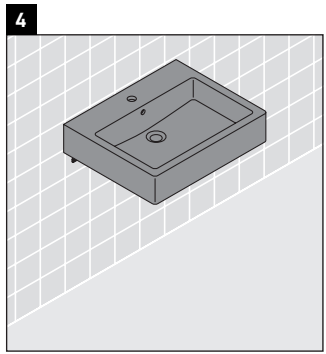

Best.-Nr. XL6342/16.09.2