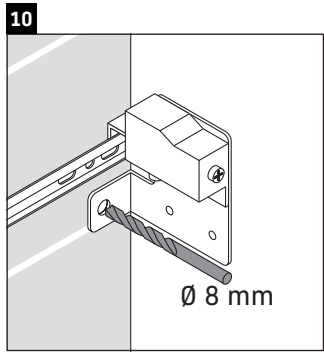

Best.-Nr. XL6342/16.09.2