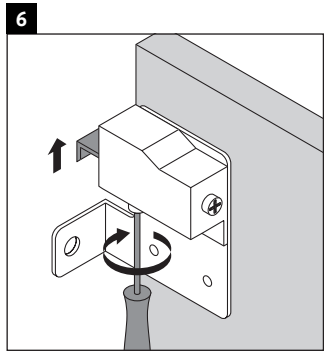

Best.-Nr. XL6342/16.09.2