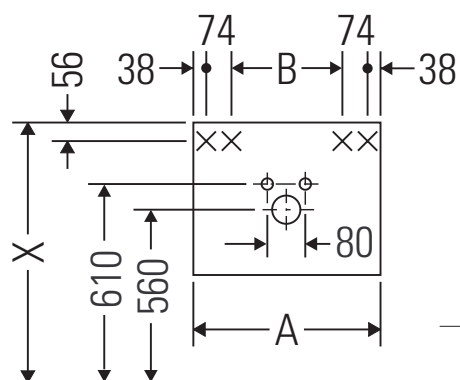

X-Large

XL 6342

Mounting instructions

| A | B | W | X |
|-----|-----|-----|-----|
| mm | mm | mm | mm |
| 650 | 426 | 130 | 720 |

Vero # 045470

Instructions for use

The bathroom furniture range complies with the standards and guidelines applicable at the time of delivery and is designed for use in bathrooms. Direct contact with water should be avoided, for example, when showering.

We reserve the right to make technical improvements and design modifications to the products illustrated.

Best.-Nr. XL6342/16.09.2