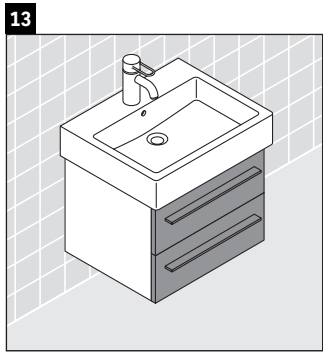

Best.-Nr. XL6342/16.09.2