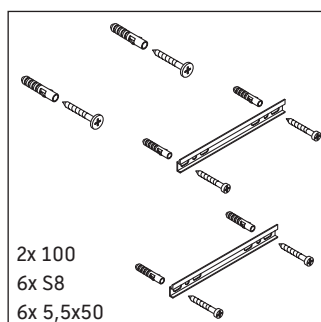

X-Large

XL 6342

Mounting instructions

| A | B | W | X |
|-----|-----|-----|-----|
| mm | mm | mm | mm |
| 650 | 426 | 130 | 720 |

Vero # 045470

Instructions for use

The bathroom furniture range complies with the standards and guidelines applicable at the time of delivery and is designed for use in bathrooms. Direct contact with water should be avoided, for example, when showering.