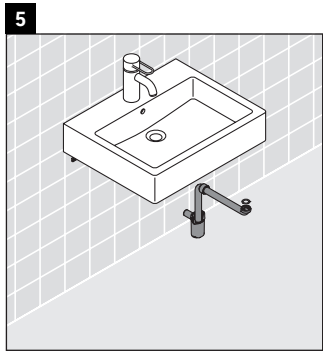

Best.-Nr. XL6342/16.09.2