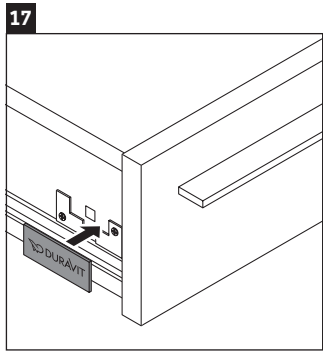

Best.-Nr. XL6342/16.09.2