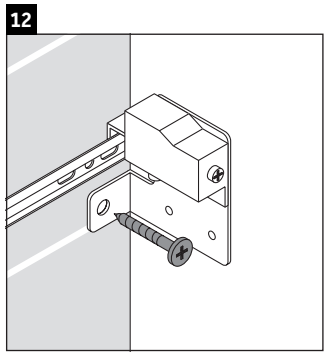

Best.-Nr. XL6342/16.09.2