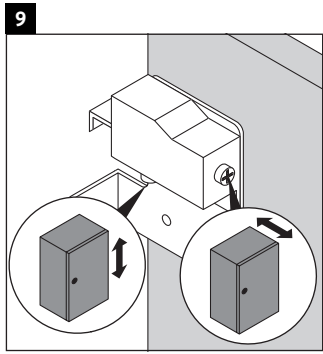

Best.-Nr. XL6342/16.09.2