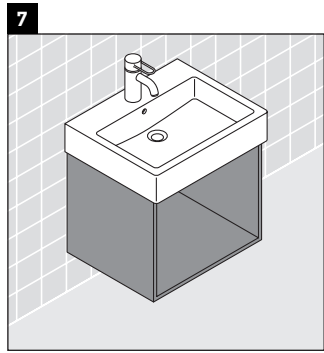

Best.-Nr. XL6342/16.09.2