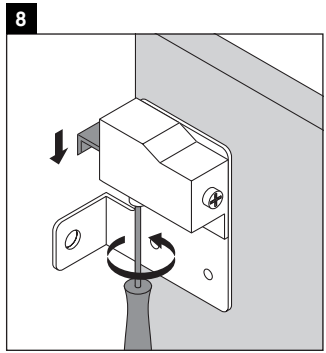

Best.-Nr. XL6342/16.09.2