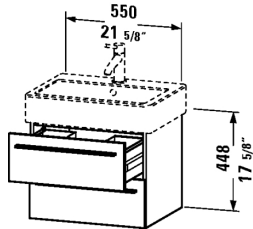

## X-Large Vanity unit wall-mounted # XL6344

| < 21 5/8" Inch > |

Vanity unit wall-mounted	Dimension	Weight	Order number
2 drawers, upper drawer including cut-out for siphon and siphon cover, for Vero # 045360, # 045460 (not ground)			
<b>Colors</b>			
M03 Jade High Gloss Lacquer M10 Apricot Pearl High Gloss Lacquer M12 Brushed Oak (Real wood veneer) M13 American Walnut (Real wood veneer) M14 Terra (Decor) M18 White Matt M20 VSG Picto White M22 White High Gloss (Decor) M27 White Lilac High Gloss Lacquer M31 Pine Silver (Decor) M38 Dolomiti Grey High Gloss Lacquer M40 Black High Gloss Lacquer M43 Basalt Matt (Decor) M47 Stone Blue High Gloss Lacquer M49 Graphite Matt (Decor) M51 Pine Terra (Decor) M52 European Oak (Decor) M53 Chestnut Dark (Decor) M61 Olive Brown High Gloss Lacquer M69 Brushed Walnut (Real wood veneer) M71 Mediterranean Oak (Real wood veneer) M72 Brushed Dark Oak (Real wood veneer) M73 Ticino Cherry Tree (Decor) M79 Natural Walnut (Decor) M85 White High Gloss Lacquer M86 Cappuccino High Gloss Lacquer M87 White Lilac Satin Matt Lacquer M89 Flannel Grey High Gloss Lacquer M90 Flannel Grey Satin Matt Lacquer			
<b>Variant</b>			
	21 5/8" x 17 1/2" Inch		XL6344
<b>Infobox</b>			
Space saving siphon # 005076 is recommended, # XL 6342, XL 6344 and XL 6345 available from stock: 22-White High Gloss, 53-Chestnut Dark, 72-Dark Brushed Oak			
<b>Suitable products</b>			
Furniture washbasin with tap platform, hardware included, wall-mounted, 23 5/8" x 18 1/4" Inch	23 5/8" x 18 1/4" Inch		045460
Washbasin with overflow, with back panel, wall-mounted, for wall tap, hardware included, cUPC listed, 23 5/8" x 18 1/2" Inch	23 5/8" x 18 1/2" Inch		045360

All drawings contain the necessary measurements which are subject to standard tolerances. They are stated in inch & mm and are non-binding. Exact measurements, in particular for customized installation scenarios, can only be taken from the finished ceramic piece.