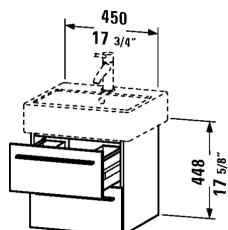

X-Large Vanity unit wall-mounted # XL6343

| < 17 3/4" Inch > |

Vanity unit wall-mounted	Dimension	Weight	Order number
2 drawers, upper drawer including cut-out for siphon and siphon cover, for Vero # 045450 (not ground)			
Colors			
M03 Jade High Gloss Lacquer M10 Apricot Pearl High Gloss Lacquer M12 Brushed Oak (Real wood veneer) M13 American Walnut (Real wood veneer) M14 Terra (Decor) M18 White Matt M20 VSG Picto White M22 White High Gloss (Decor) M27 White Lilac High Gloss Lacquer M31 Pine Silver (Decor) M38 Dolomiti Grey High Gloss Lacquer M40 Black High Gloss Lacquer M43 Basalt Matt (Decor) M47 Stone Blue High Gloss Lacquer M49 Graphite Matt (Decor) M51 Pine Terra (Decor) M52 European Oak (Decor) M53 Chestnut Dark (Decor) M61 Olive Brown High Gloss Lacquer M69 Brushed Walnut (Real wood veneer) M71 Mediterranean Oak (Real wood veneer) M72 Brushed Dark Oak (Real wood veneer) M73 Ticino Cherry Tree (Decor) M79 Natural Walnut (Decor) M85 White High Gloss Lacquer M86 Cappuccino High Gloss Lacquer M87 White Lilac Satin Matt Lacquer M89 Flannel Grey High Gloss Lacquer M90 Flannel Grey Satin Matt Lacquer			
Variant			
	17 3/4" x 17 1/2" Inch		XL6343
Infobox			
Space saving siphon # 005076 is recommended			
Suitable products			
Furniture washbasin with tap platform, wall-mounted, hardware included, cUPC listed, 19 5/8" x 18 1/2" Inch	19 5/8" x 18 1/2" Inch		045450

All drawings contain the necessary measurements which are subject to standard tolerances. They are stated in inch & mm and are non-binding. Exact measurements, in particular for customized installation scenarios, can only be taken from the finished ceramic piece.