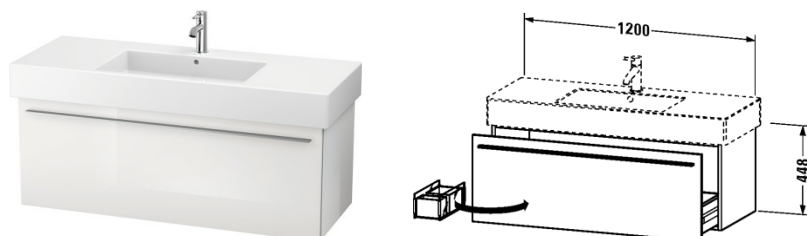

Vanity unit wall-mounted # XL6054

| < 1200 millimetre > |

Vanity unit wall-mounted	Dimension	Weight	Order number
1 pull-out compartment, compartment consists of glass dividers and 2 boxes (small/large), for Vero # 032912 (not ground)			
Colors			
M03 Jade High Gloss Lacquer M10 Alder Natural (Decor) M12 Arktis M13 American Walnut (Real wood veneer) M14 Terra M18 White Matt M20 VSG Picto White M22 White High Gloss (Decor) M26 American Cherry Tree (Real wood veneer) M27 Weißer Flieder Hochglanz M31 Pine Silver M38 White transparent M40 Black high gloss M43 Basalt Matt M47 Stone blue high gloss M49 Graphite Matt M51 Pine Terra M52 European Oak M53 Chestnut Dark M61 Olive brown high gloss M62 Oak anthracite M69 Brushed Walnut M71 Mediterranean Oak Real wood veneer M72 Brushed Dark Oak Real wood veneer M73 Tecino Cherry Tree M79 Natural Walnut M85 White High Gloss (Laquer) M86 Cappuccino M87 White lilac satin matt M89 Wild Pearl Natural (Decor) M90 Flannel grey satin matt			
Variant			
	1200 x 468 millimetre		XL6054
Infobox			
Space saving siphon # 005076 is recommended			
Suitable products			
Washbasin, furniture washbasin with tap platform, 1250 x 490 millimetre	1250 x 490 millimetre		032912

All drawings contain the necessary measurements which are subject to standard tolerances. They are stated in mm and are non-binding. Exact measurements, in particular for customised installation scenarios, can only be taken from the finished ceramic piece.