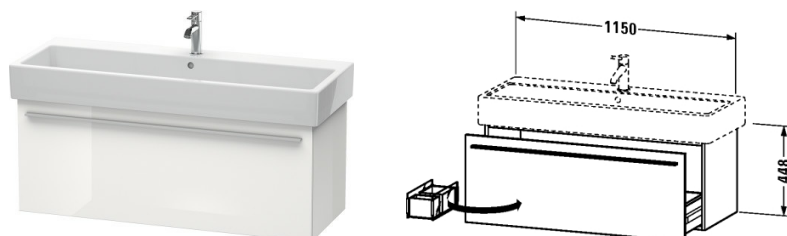

**Vanity unit wall-mounted # XL6047**

| &lt; 1150 millimetre &gt; |

Vanity unit wall-mounted	Dimension	Weight	Order number
1 pull-out compartment, compartment consists of glass dividers and 2 boxes (small/large), for Vero # 045412 (not ground)			
<b>Colors</b>			
M03 Jade High Gloss Lacquer M10 Alder Natural (Decor) M12 Arktis M13 American Walnut (Real wood veneer) M14 Terra M18 White Matt M20 VSG Picto White M22 White High Gloss (Decor) M26 American Cherry Tree (Real wood veneer) M27 Weißer Flieder Hochglanz M31 Pine Silver M38 White transparent M40 Black high gloss M43 Basalt Matt M47 Stone blue high gloss M49 Graphite Matt M51 Pine Terra M52 European Oak M53 Chestnut Dark M61 Olive brown high gloss M62 Oak anthracite M69 Brushed Walnut M71 Mediterranean Oak Real wood veneer M72 Brushed Dark Oak Real wood veneer M73 Tecino Cherry Tree M79 Natural Walnut M85 White High Gloss (Laquer) M86 Cappuccino M87 White lilac satin matt M89 Wild Pearl Natural (Decor) M90 Flannel grey satin matt			
<b>Variant</b>			
	1150 x 443 millimetre		XL6047
<b>Infobox</b>			
Space saving siphon # 005076 is recommended			
<b>Suitable products</b>			
Washbasin, furniture washbasin with tap platform, 1200 x 470 millimetre	1200 x 470 millimetre		045412
Washbasin, furniture washbasin with tap platform, 1200 x 470 millimetre	1200 x 470 millimetre		045412

All drawings contain the necessary measurements which are subject to standard tolerances. They are stated in mm and are non-binding. Exact measurements, in particular for customised installation scenarios, can only be taken from the finished ceramic piece.