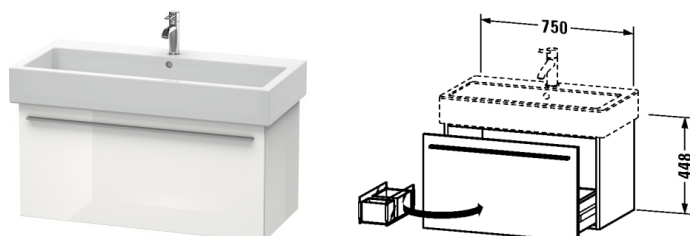

Vanity unit wall-mounted # XL6045

| < 750 millimetre > |

Vanity unit wall-mounted	Dimension	Weight	Order number
1 pull-out compartment, compartment consists of glass dividers and 2 boxes (small/large), for Vero # 045480 (not ground)			
Colors			
M03 Jade High Gloss Lacquer M10 Alder Natural (Decor) M12 Arktis M13 American Walnut (Real wood veneer) M14 Terra M18 White Matt M20 VSG Picto White M22 White High Gloss (Decor) M26 American Cherry Tree (Real wood veneer) M27 Weißer Flieder Hochglanz M31 Pine Silver M38 White transparent M40 Black high gloss M43 Basalt Matt M47 Stone blue high gloss M49 Graphite Matt M51 Pine Terra M52 European Oak M53 Chestnut Dark M61 Olive brown high gloss M62 Oak anthracite M69 Brushed Walnut M71 Mediterranean Oak Real wood veneer M72 Brushed Dark Oak Real wood veneer M73 Tecino Cherry Tree M79 Natural Walnut M85 White High Gloss (Laquer) M86 Cappuccino M87 White lilac satin matt M89 Wild Pearl Natural (Decor) M90 Flannel grey satin matt			
Variant			
	750 x 443 millimetre		XL6045
Infobox			
Space saving siphon # 005076 is recommended			
Suitable products			
Washbasin, furniture washbasin with tap platform, 800 x 470 millimetre	800 x 470 millimetre		045480

All drawings contain the necessary measurements which are subject to standard tolerances. They are stated in mm and are non-binding. Exact measurements, in particular for customised installation scenarios, can only be taken from the finished ceramic piece.