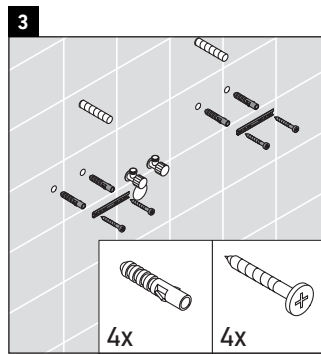

Best.-Nr. XL6045/16.09.2