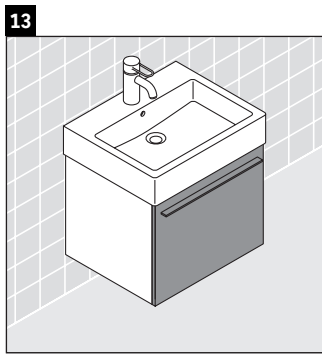

Best.-Nr. XL6045/16.09.2