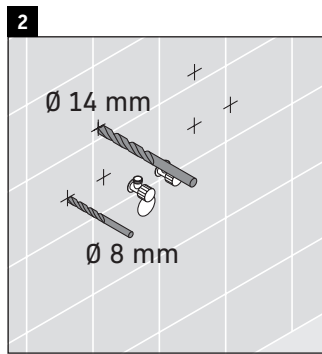

Best.-Nr. XL6045/16.09.2