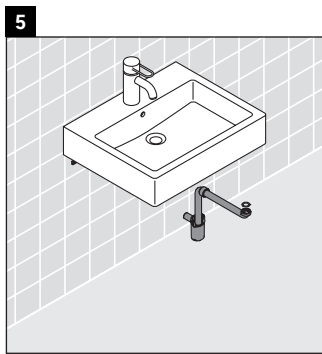

Best.-Nr. XL6045/16.09.2