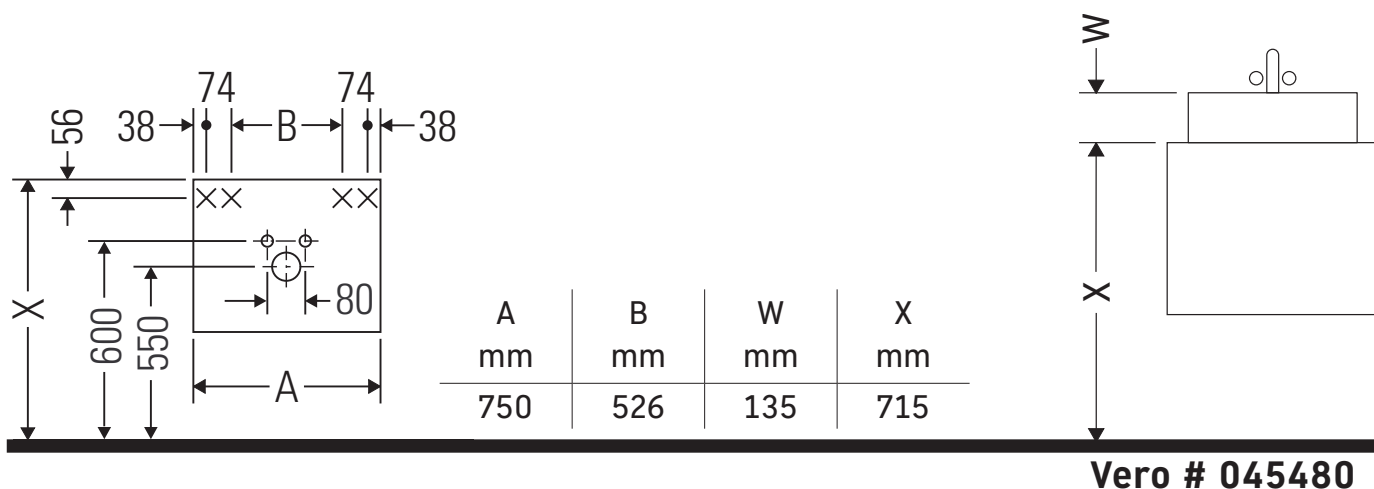

X-Large

XL 6045

Mounting instructions

Instructions for use

The bathroom furniture range complies with the standards and guidelines applicable at the time of delivery and is designed for use in bathrooms. Direct contact with water should be avoided, for example, when showering.