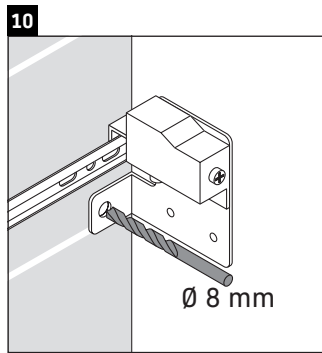

Best.-Nr. XL6045/16.09.2