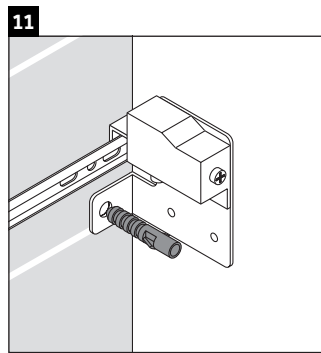

Best.-Nr. XL6045/16.09.2