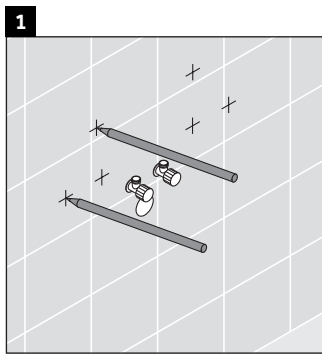

Best.-Nr. XL6045/16.09.2