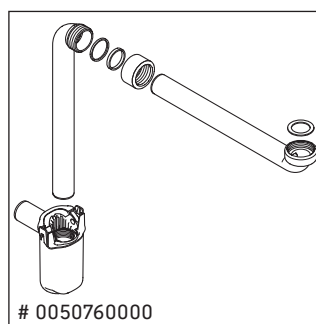

X-Large

XL 6045

Mounting instructions

Instructions for use

The bathroom furniture range complies with the standards and guidelines applicable at the time of delivery and is designed for use in bathrooms. Direct contact with water should be avoided, for example, when showering.

We reserve the right to make technical improvements and design modifications to the products illustrated.

Best.-Nr. XL6045/16.09.2