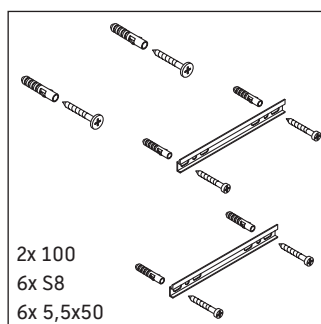

X-Large

XL 6045

Mounting instructions

Instructions for use

The bathroom furniture range complies with the standards and guidelines applicable at the time of delivery and is designed for use in bathrooms. Direct contact with water should be avoided, for example, when showering.