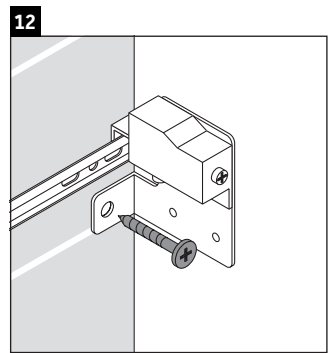

Best.-Nr. XL6045/16.09.2