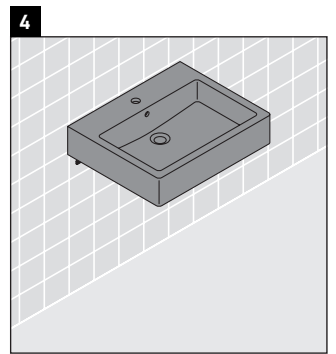

Best.-Nr. XL6045/16.09.2