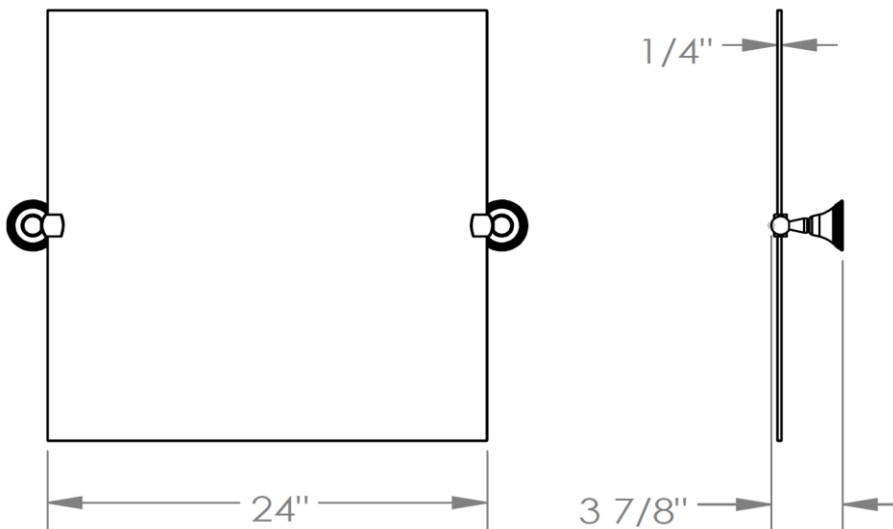

310-0.9D

24" Square Mirror - Swivel

WATERMARK DESIGNS 3/13/2015