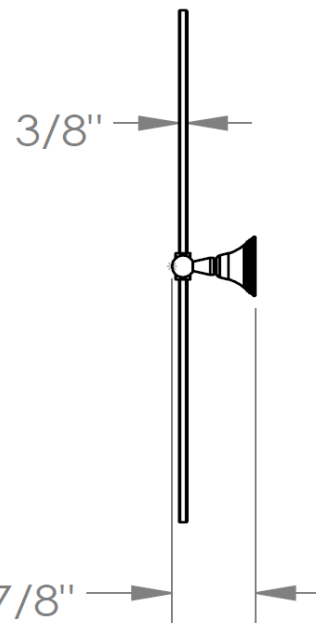

310-0.9C

24" Round Mirror - Swivel

WATERMARK DESIGNS 3/13/2015

350 Dewitt Ave Brooklyn NY 11207 USA T 718 257 2800 F 718 257 2144 info@watermark-designs.com