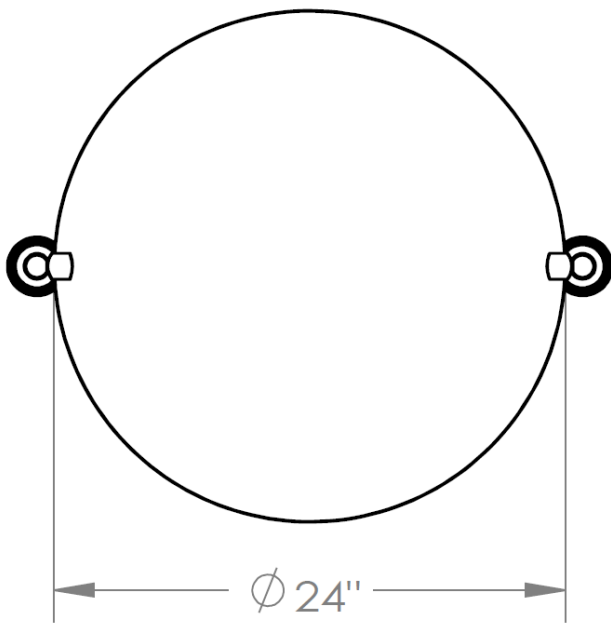

310-0.9C

24" Round Mirror - Swivel

WATERMARK DESIGNS 3/13/2015

350 Dewitt Ave Brooklyn NY 11207 USA T 718 257 2800 F 718 257 2144 info@watermark-designs.com