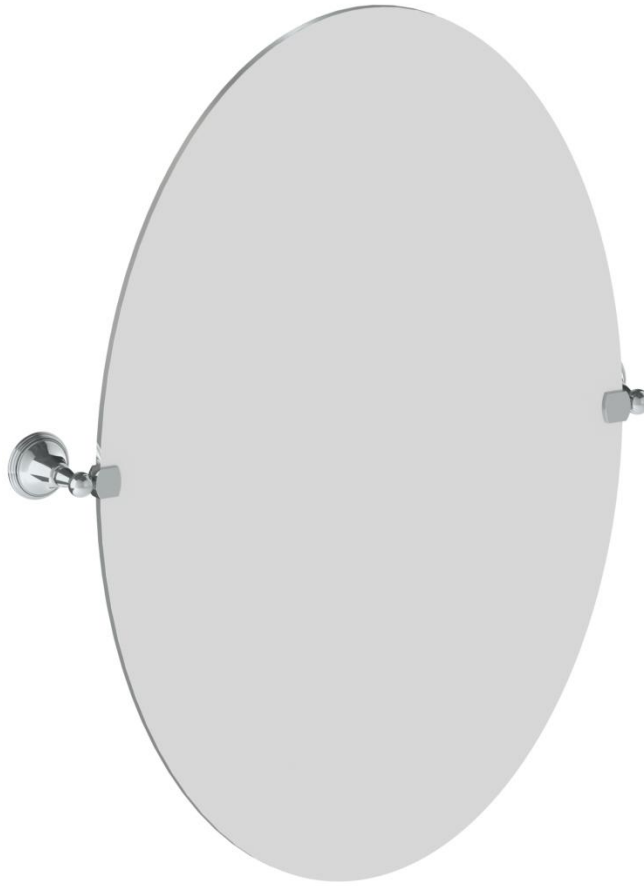

310-0.9B

24"X36" Oval Mirror - Swivel

WATERMARK DESIGNS 1/19/2015