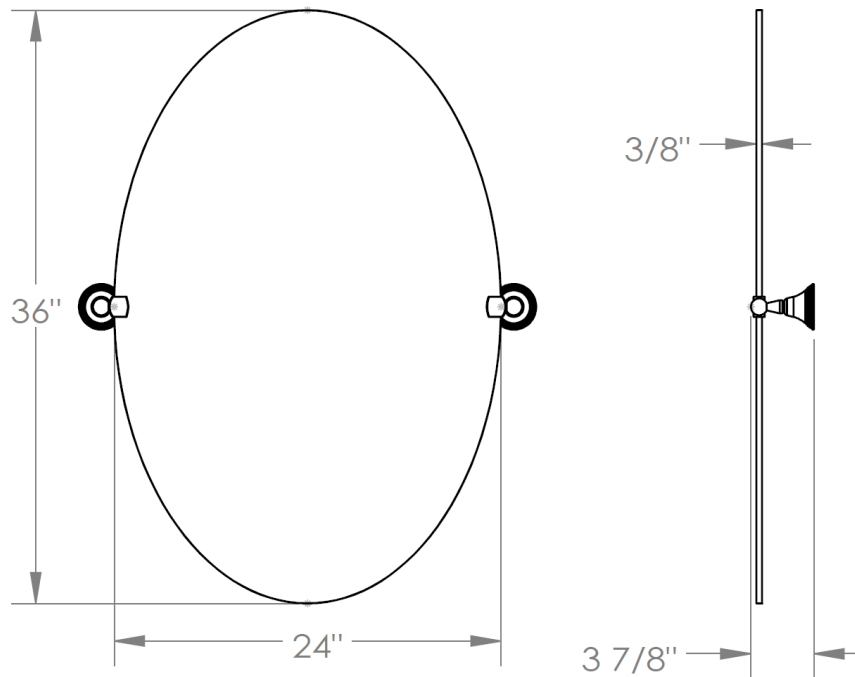

310-0.9B

24"X36" Oval Mirror - Swivel

WATERMARK DESIGNS 1/19/2015