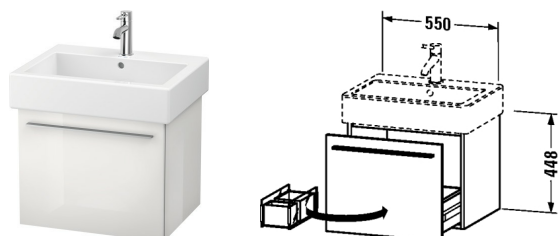

Vanity unit wall-mounted # XL6044

| < 550 millimetre > |

Vanity unit wall-mounted	Dimension	Weight	Order number
1 pull-out compartment, compartment consists of glass dividers and 2 boxes (small/large), for Vero # 045360, # 045460 (not ground)			
Colors			
M03 Jade High Gloss Lacquer M10 Alder Natural (Decor) M12 Arktis M13 American Walnut (Real wood veneer) M14 Terra M18 White Matt M20 VSG Picto White M22 White High Gloss (Decor) M26 American Cherry Tree (Real wood veneer) M27 Weißer Flieder Hochglanz M31 Pine Silver M38 White transparent M40 Black high gloss M43 Basalt Matt M47 Stone blue high gloss M49 Graphite Matt M51 Pine Terra M52 European Oak M53 Chestnut Dark M61 Olive brown high gloss M62 Oak anthracite M69 Brushed Walnut M71 Mediterranean Oak Real wood veneer M72 Brushed Dark Oak Real wood veneer M73 Tecino Cherry Tree M79 Natural Walnut M85 White High Gloss (Laquer) M86 Cappuccino M87 White lilac satin matt M89 Wild Pearl Natural (Decor) M90 Flannel grey satin matt			
Variant			
	550 x 443 millimetre		XL6044
Infobox			
Space saving siphon # 005076 is recommended			
Suitable products			
Washbasin, furniture washbasin with tap platform, 600 x 470 millimetre	600 x 470 millimetre		045460
Washbasin with overflow, with back panel, for wall tap, 600 x 470 millimetre	600 x 470 millimetre		045360

All drawings contain the necessary measurements which are subject to standard tolerances. They are stated in mm and are non-binding. Exact measurements, in particular for customised installation scenarios, can only be taken from the finished ceramic piece.