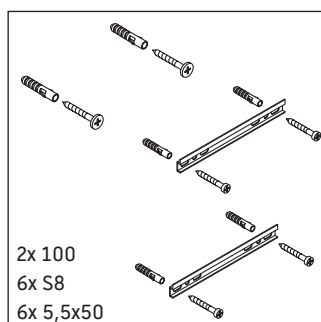

X-Large

XL 6044

Mounting instructions

Vero # 045360, # 045460

Instructions for use

The bathroom furniture range complies with the standards and guidelines applicable at the time of delivery and is designed for use in bathrooms. Direct contact with water should be avoided, for example, when showering.

We reserve the right to make technical improvements and design modifications to the products illustrated.

Best.-Nr. XL6044/16.09.2