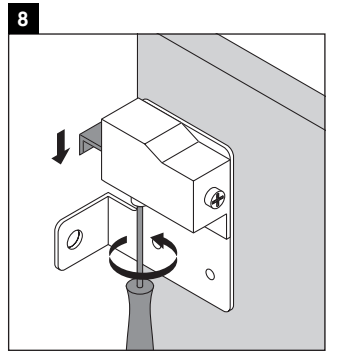

Best.-Nr. XL6044/16.09.2