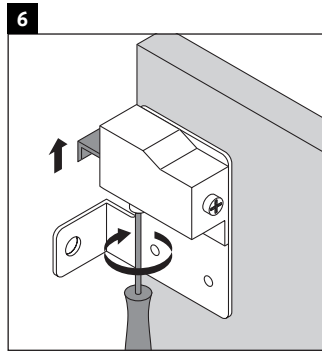

Best.-Nr. XL6044/16.09.2