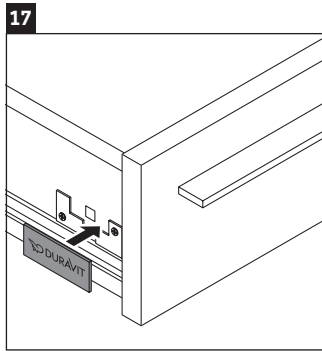

Best.-Nr. XL6044/16.09.2