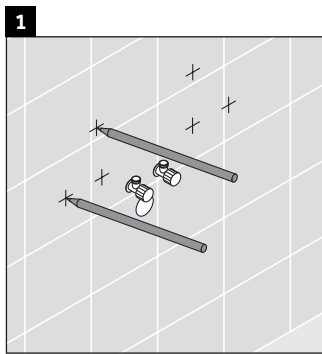

Best.-Nr. XL6044/16.09.2