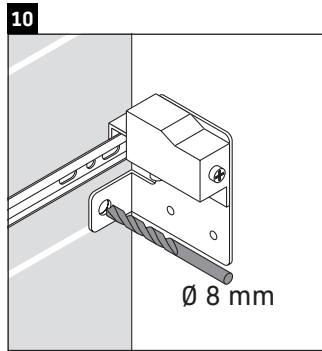

Best.-Nr. XL6044/16.09.2