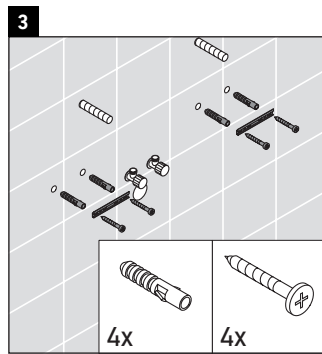

Best.-Nr. XL6044/16.09.2