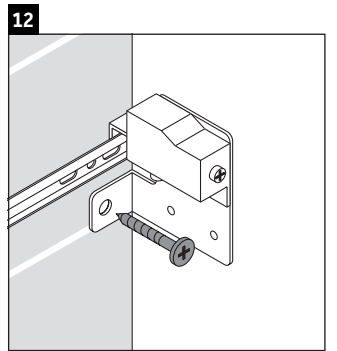

Best.-Nr. XL6044/16.09.2