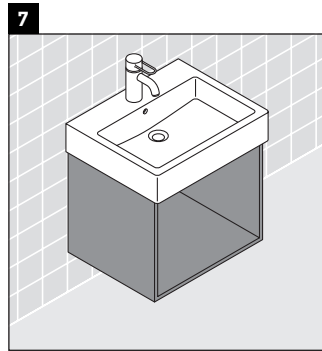

Best.-Nr. XL6044/16.09.2