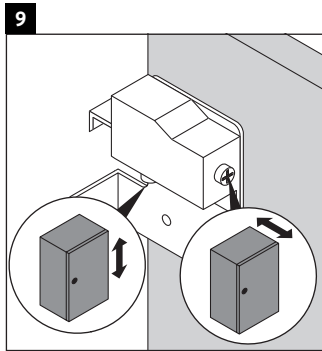

Best.-Nr. XL6044/16.09.2