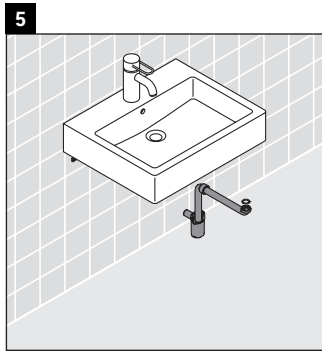

Best.-Nr. XL6044/16.09.2