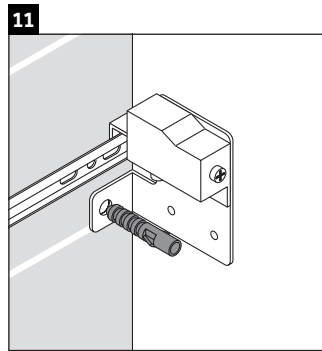

Best.-Nr. XL6044/16.09.2