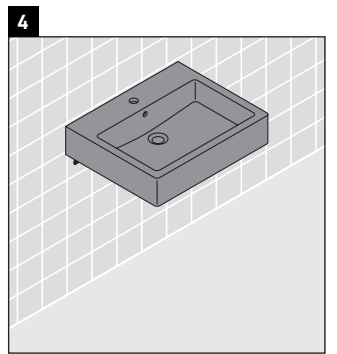

Best.-Nr. XL6044/16.09.2