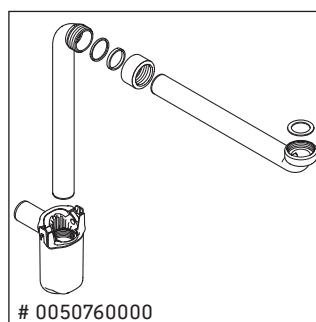

X-Large

XL 6044

Mounting instructions

Vero # 045360, # 045460

Instructions for use

The bathroom furniture range complies with the standards and guidelines applicable at the time of delivery and is designed for use in bathrooms. Direct contact with water should be avoided, for example, when showering.

We reserve the right to make technical improvements and design modifications to the products illustrated.

Best.-Nr. XL6044/16.09.2