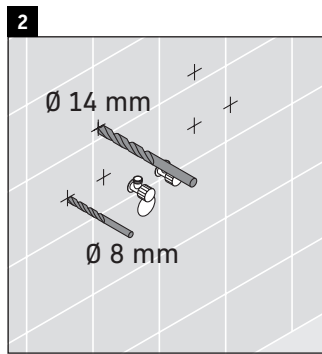

X-Large

XL 6044

Mounting instructions

Vero # 045360, # 045460

Instructions for use

The bathroom furniture range complies with the standards and guidelines applicable at the time of delivery and is designed for use in bathrooms. Direct contact with water should be avoided, for example, when showering.

We reserve the right to make technical improvements and design modifications to the products illustrated.

Best.-Nr. XL6044/16.09.2