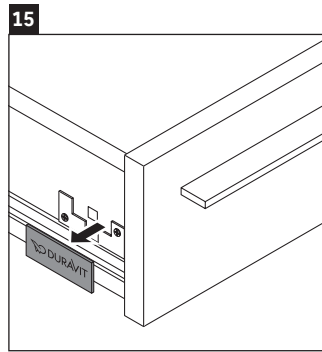

Best.-Nr. XL6044/16.09.2