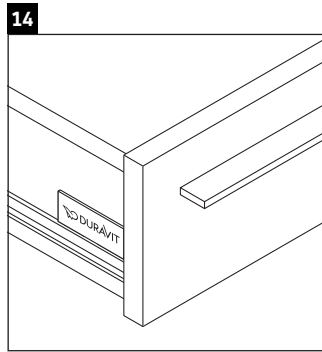

Best.-Nr. XL6044/16.09.2