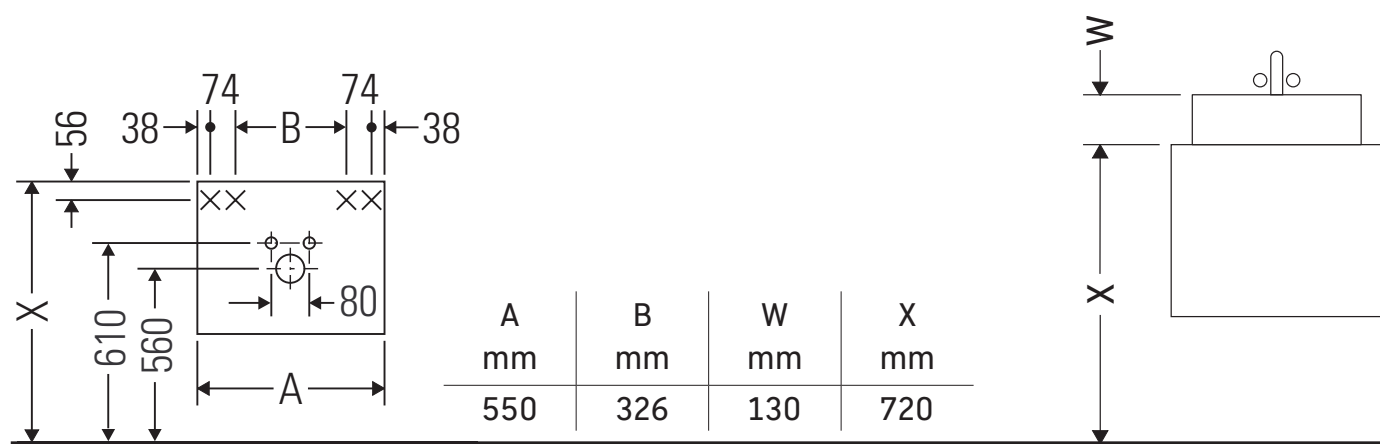

X-Large

XL 6044

Mounting instructions

Vero # 045360, # 045460

Instructions for use

The bathroom furniture range complies with the standards and guidelines applicable at the time of delivery and is designed for use in bathrooms. Direct contact with water should be avoided, for example, when showering.