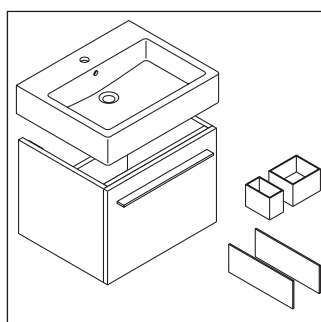

X-Large

XL 6044

Mounting instructions

Vero # 045360, # 045460

Instructions for use

The bathroom furniture range complies with the standards and guidelines applicable at the time of delivery and is designed for use in bathrooms. Direct contact with water should be avoided, for example, when showering.