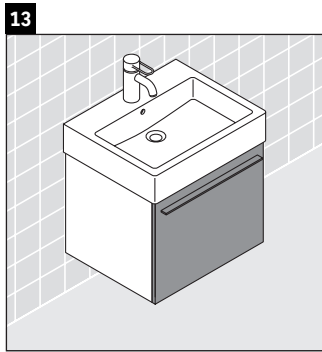

Best.-Nr. XL6044/16.09.2