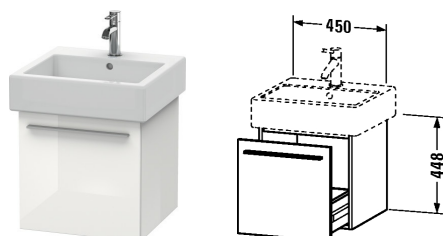

Vanity unit wall-mounted # XL6043

| < 450 millimetre > |

Vanity unit wall-mounted	Dimension	Weight	Order number
1 pull-out compartment, without compartment, for Vero # 045450 (not ground)			
Colors			
M03 Jade High Gloss Lacquer M10 Alder Natural (Decor) M12 Arktis M13 American Walnut (Real wood veneer) M14 Terra M18 White Matt M20 VSG Picto White M22 White High Gloss (Decor) M26 American Cherry Tree (Real wood veneer) M27 Weißer Flieder Hochglanz M31 Pine Silver M38 White transparent M40 Black high gloss M43 Basalt Matt M47 Stone blue high gloss M49 Graphite Matt M51 Pine Terra M52 European Oak M53 Chestnut Dark M61 Olive brown high gloss M62 Oak anthracite M69 Brushed Walnut M71 Mediterranean Oak Real wood veneer M72 Brushed Dark Oak Real wood veneer M73 Tecino Cherry Tree M79 Natural Walnut M85 White High Gloss (Laquer) M86 Cappuccino M87 White lilac satin matt M89 Wild Pearl Natural (Decor) M90 Flannel grey satin matt			
Variant			
	450 x 443 millimetre		XL6043
Infobox			
Space saving siphon # 005076 is recommended			
Suitable products			
Washbasin, furniture washbasin with tap platform, 500 x 470 millimetre	500 x 470 millimetre		045450

All drawings contain the necessary measurements which are subject to standard tolerances. They are stated in mm and are non-binding. Exact measurements, in particular for customised installation scenarios, can only be taken from the finished ceramic piece.