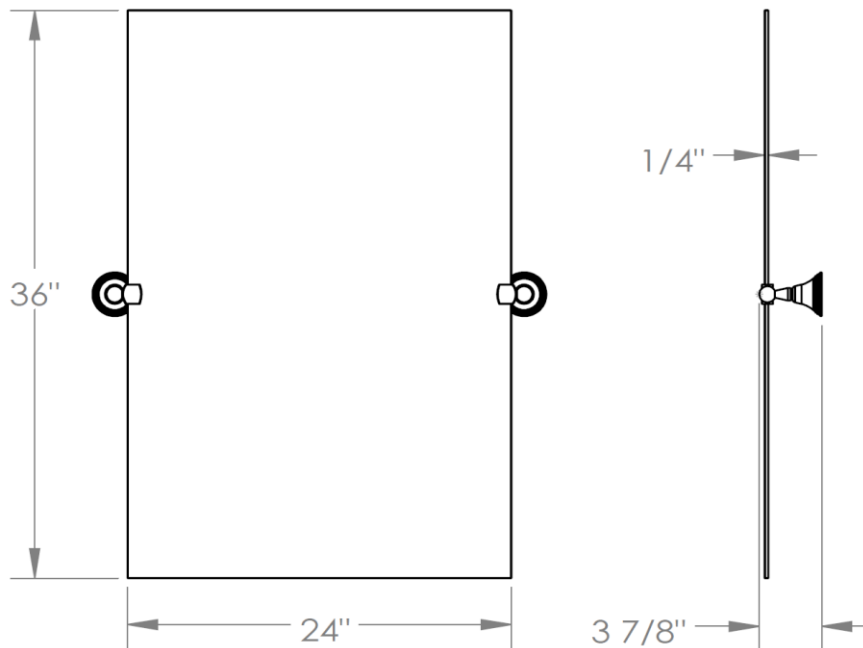

**310-0.9A**

24"X36" Rectangular Mirror - Swivel

**WATERMARK DESIGNS 3/13/2015**