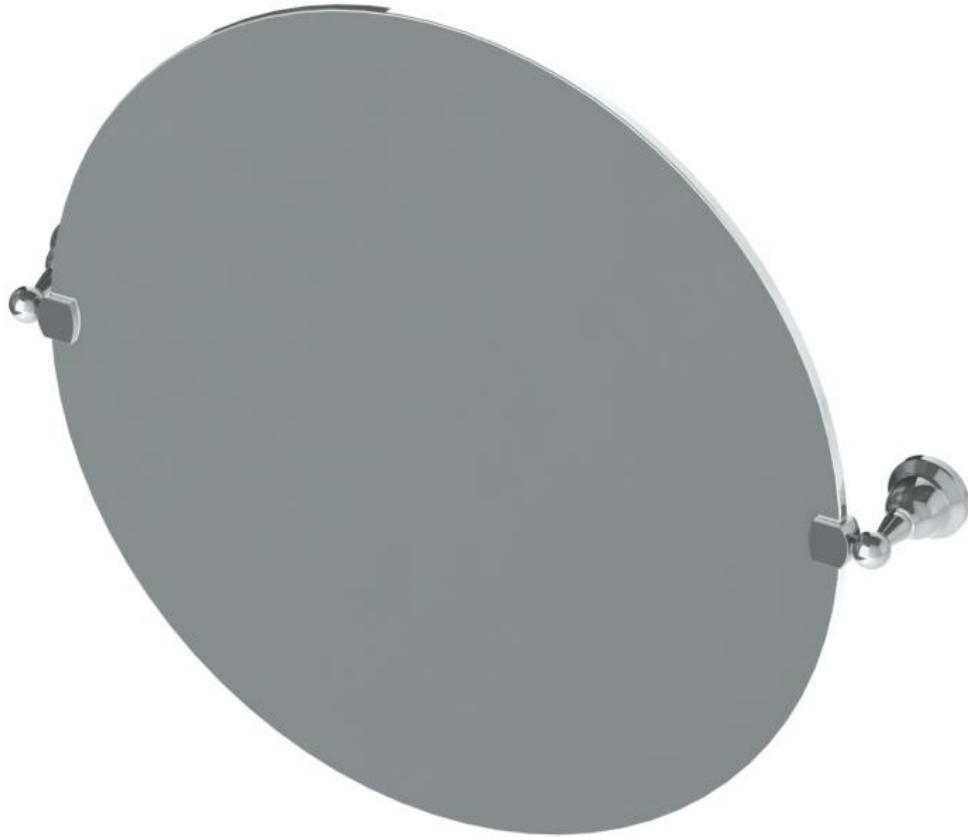

28-0.9C

24"X36" Round Mirror - Swivel

WATERMARK DESIGNS 3/12/2015