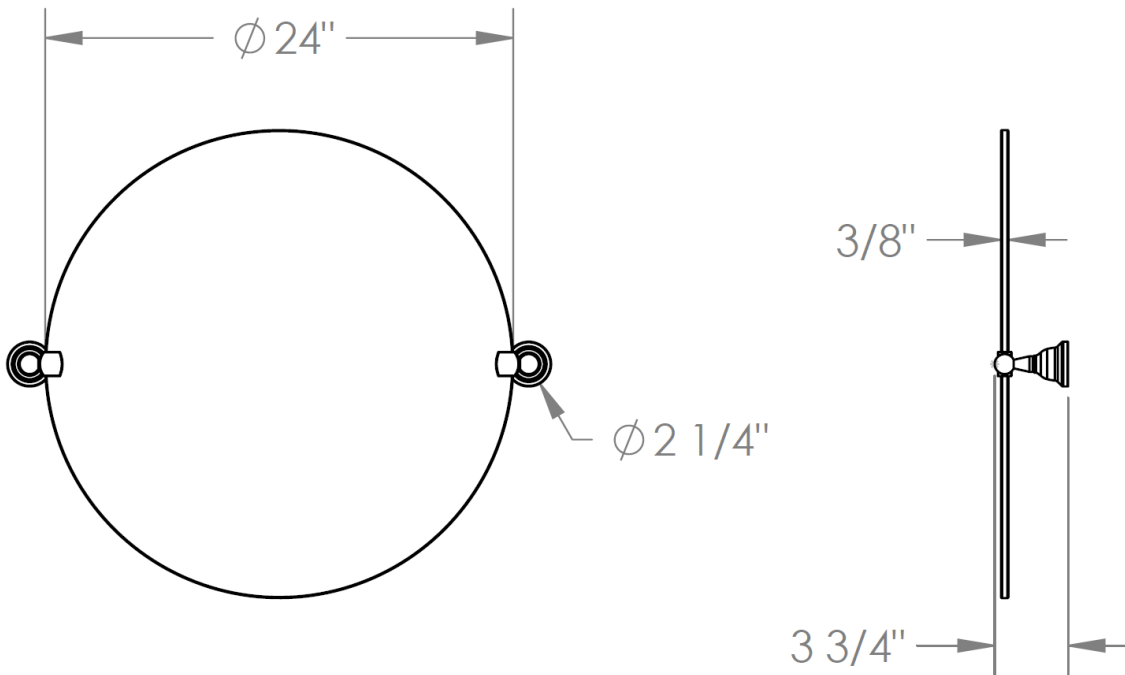

28-0.9C

24"X36" Round Mirror - Swivel

WATERMARK DESIGNS 3/12/2015