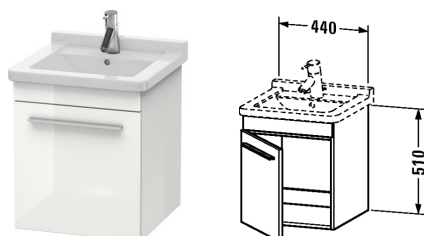

X-Large Vanity unit wall-mounted # XL6525 L/R

| < 440 millimetre > |

Vanity unit wall-mounted	Dimension	Weight	Order number
1 door, for Starck 3 # 030348			
Colors			
M03 Jade High Gloss Lacquer M10 Apricot Pearl High Gloss Lacquer M12 Brushed Oak Real wood veneer M13 American Walnut Real wood veneer M14 Terra Decor M18 White Matt Decor M20 Apricot Pearl Satin Matt Lacquer M22 White High Gloss Decor M26 American Cherry Tree Real wood veneer M27 White Lilac High Gloss Lacquer M31 Pine Silver Decor M38 Dolomiti Grey High Gloss Lacquer M40 Black High Gloss Lacquer M43 Balsat Matt Decor M47 Stone Blue High Gloss Lacquer M49 Graphite Matt Decor M51 Pine Terra Decor M52 European Oak Decor M53 Chestnut Dark Decor M61 Olive Brown High Gloss Lacquer M69 Brushed Walnut Real wood veneer M71 Mediterranean Oak Real wood veneer M72 Brushed Dark Oak Real wood veneer M73 Ticino Cherry Tree Decor M79 Natural Walnut Decor M85 White High Gloss Lacquer M86 Cappuccino High Gloss Lacquer M87 White Lilac Satin Matt Lacquer M89 Flannel Grey High Gloss Lacquer M90 Flannel Grey Satin Matt Lacquer			
Variant			
	440 x 443 millimetre		XL6525 L/R
Infobox			
Space saving siphon # 005076 is recommended, Please specify when ordering: - hinges left (L) / right (R)			
Suitable products			
Furniture washbasin with overflow, with tap platform, outside fully glazed, 480 x 465 millimetre	480 x 465 millimetre		030348