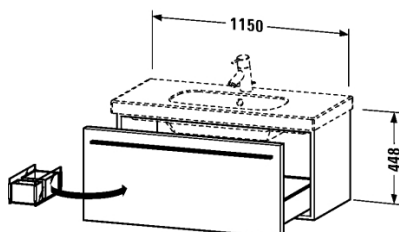

Vanity unit wall-mounted # XL6050

| < 1150 millimetre > |

Vanity unit wall-mounted	Dimension	Weight	Order number
1 pull-out compartment, compartment consists of glass dividers and 2 boxes (small/large), for D-Code # 034812			
Colors			
M03 Jade High Gloss Lacquer M10 Alder Natural (Decor) M12 Arktis M13 American Walnut (Real wood veneer) M14 Terra M18 White Matt M20 VSG Picto White M22 White High Gloss (Decor) M26 American Cherry Tree (Real wood veneer) M27 Weißer Flieder Hochglanz M31 Pine Silver M38 White transparent M40 Black high gloss M43 Basalt Matt M47 Stone blue high gloss M49 Graphite Matt M51 Pine Terra M52 European Oak M53 Chestnut Dark M61 Olive brown high gloss M62 Oak anthracite M69 Brushed Walnut M71 Mediterranean Oak Real wood veneer M72 Brushed Dark Oak Real wood veneer M73 Tecino Cherry Tree M79 Natural Walnut M85 White High Gloss (Laquer) M86 Cappuccino M87 White lilac satin matt M89 Wild Pearl Natural (Decor) M90 Flannel grey satin matt			
Variant			
	1150 x 458 millimetre		XL6050
Infobox			
Space saving siphon # 005076 is recommended			

All drawings contain the necessary measurements which are subject to standard tolerances. They are stated in mm and are non-binding. Exact measurements, in particular for customised installation scenarios, can only be taken from the finished ceramic piece.