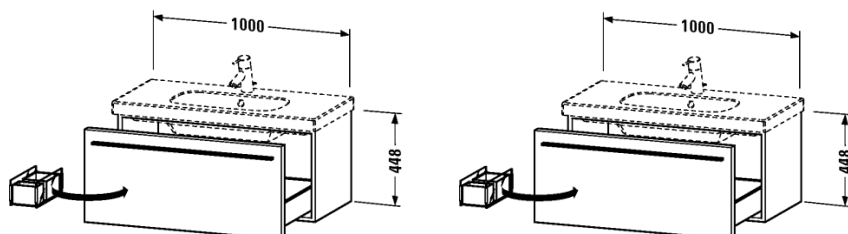

## Vanity unit wall-mounted # XL6049

|< 1000 millimetre >|

Vanity unit wall-mounted	Dimension	Weight	Order number
1 pull-out compartment, compartment consists of glass dividers and 2 boxes (small/large), for D-Code # 034210			
<b>Colors</b>			
M03 Jade High Gloss Lacquer M10 Alder Natural (Decor) M12 Arktis M13 American Walnut (Real wood veneer) M14 Terra M18 White Matt M20 VSG Picto White M22 White High Gloss (Decor) M26 American Cherry Tree (Real wood veneer) M27 Weißer Flieder Hochglanz M31 Pine Silver M38 White transparent M40 Black high gloss M43 Basalt Matt M47 Stone blue high gloss M49 Graphite Matt M51 Pine Terra M52 European Oak M53 Chestnut Dark M61 Olive brown high gloss M62 Oak anthracite M69 Brushed Walnut M71 Mediterranean Oak Real wood veneer M72 Brushed Dark Oak Real wood veneer M73 Tecino Cherry Tree M79 Natural Walnut M85 White High Gloss (Laquer) M86 Cappuccino M87 White lilac satin matt M89 Wild Pearl Natural (Decor) M90 Flannel grey satin matt			
<b>Variant</b>			
	1000 x 488 millimetre		XL6049
<b>Infobox</b>			
Space saving siphon # 005076 is recommended			
<b>Suitable products</b>			
Washbasin, furniture washbasin with overflow, with tap platform, 1050 x 480 millimetre	1050 x 480 millimetre		034210

All drawings contain the necessary measurements which are subject to standard tolerances. They are stated in mm and are non-binding. Exact measurements, in particular for customised installation scenarios, can only be taken from the finished ceramic piece.