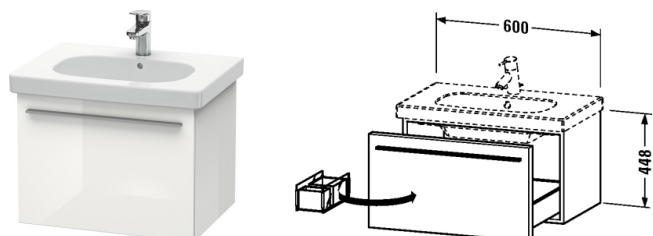

Vanity unit wall-mounted # XL6051

| < 600 millimetre > |

Vanity unit wall-mounted	Dimension	Weight	Order number
1 pull-out compartment, compartment consists of glass dividers and 2 boxes (small/large), for D-Code # 034265			
Colors			
M03 Jade High Gloss Lacquer M10 Alder Natural (Decor) M12 Arktis M13 American Walnut (Real wood veneer) M14 Terra M18 White Matt M20 VSG Picto White M22 White High Gloss (Decor) M26 American Cherry Tree (Real wood veneer) M27 Weißer Flieder Hochglanz M31 Pine Silver M38 White transparent M40 Black high gloss M43 Basalt Matt M47 Stone blue high gloss M49 Graphite Matt M51 Pine Terra M52 European Oak M53 Chestnut Dark M61 Olive brown high gloss M62 Oak anthracite M69 Brushed Walnut M71 Mediterranean Oak Real wood veneer M72 Brushed Dark Oak Real wood veneer M73 Tecino Cherry Tree M79 Natural Walnut M85 White High Gloss (Laquer) M86 Cappuccino M87 White lilac satin matt M89 Wild Pearl Natural (Decor) M90 Flannel grey satin matt			
Variant			
	600 x 458 millimetre		XL6051
Infobox			
Space saving siphon # 005076 is recommended			

All drawings contain the necessary measurements which are subject to standard tolerances. They are stated in mm and are non-binding. Exact measurements, in particular for customised installation scenarios, can only be taken from the finished ceramic piece.