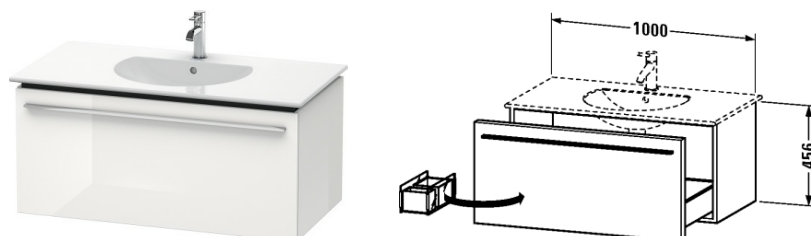

X-Large Vanity unit wall-mounted # XL6063

|< 1000 millimetre >|

Vanity unit wall-mounted	Dimension	Weight	Order number
1 pull-out compartment, compartment consists of glass dividers and 2 boxes (small/large), for Darling New # 049910			
Colors			
M03 Jade High Gloss Lacquer M10 Apricot Pearl High Gloss Lacquer M12 Brushed Oak Real wood veneer M13 American Walnut Real wood veneer M14 Terra Decor M18 White Matt Decor M20 Apricot Pearl Satin Matt Lacquer M22 White High Gloss Decor M26 American Cherry Tree Real wood veneer M27 White Lilac High Gloss Lacquer M31 Pine Silver Decor M38 Dolomiti Grey High Gloss Lacquer M40 Black High Gloss Lacquer M43 Balsat Matt Decor M47 Stone Blue High Gloss Lacquer M49 Graphite Matt Decor M51 Pine Terra Decor M52 European Oak Decor M53 Chestnut Dark Decor M61 Olive Brown High Gloss Lacquer M69 Brushed Walnut Real wood veneer M71 Mediterranean Oak Real wood veneer M72 Brushed Dark Oak Real wood veneer M73 Ticino Cherry Tree Decor M79 Natural Walnut Decor M85 White High Gloss Lacquer M86 Cappuccino High Gloss Lacquer M87 White Lilac Satin Matt Lacquer M89 Flannel Grey High Gloss Lacquer M90 Flannel Grey Satin Matt Lacquer			
Variant			
	1000 x 522 millimetre		XL6063
Infobox			
Siphon # 005026 is recommended			
Suitable products			
Furniture washbasin with overflow, with tap platform, 1030 x 545 millimetre	1030 x 545 millimetre		049910

All drawings contain the necessary measurements which are subject to standard tolerances. They are stated in mm and are non-binding. Exact measurements, in particular for customised installation scenarios, can only be taken from the finished ceramic piece.