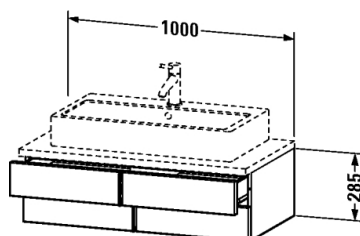

Vanity unit for console # VE6572

| < 1000 millimetre > |

Vanity unit for console	Dimension	Weight	Order number
2 drawers, upper drawer including cut-out for siphon and siphon cover			
Colors			
M03 Jade High Gloss Lacquer M10 Alder Natural (Decor) M12 Arktis M13 American Walnut (Real wood veneer) M14 Terra M18 White Matt M20 VSG Picto White M22 White High Gloss (Decor) M26 American Cherry Tree (Real wood veneer) M27 Weißer Flieder Hochglanz M31 Pine Silver M38 White transparent M40 Black high gloss M43 Basalt Matt M47 Stone blue high gloss M49 Graphite Matt M51 Pine Terra M52 European Oak M53 Chestnut Dark M61 Olive brown high gloss M69 Brushed Walnut M71 Mediterranean Oak Real wood veneer M72 Brushed Dark Oak Real wood veneer M73 Tecino Cherry Tree M79 Natural Walnut M85 White High Gloss (Laquer) M86 Cappuccino M87 White lilac satin matt M89 Wild Pearl Natural (Decor) M90 Flannel grey satin matt			
Variant			
	1000 x 518 millimetre		VE6572
Infobox			
Space saving siphon # 005076 is recommended, Console not included in delivery, please order separately, Interior modules can not be retrofitted and are factory installed., Please specify when ordering:, - interior system yes / no, - walnut 77 or maple 78			
Additional modules Interior system in maple or walnut solid wood, for cabinet widths 1000 mm	1000 millimetre		UV9976
Suitable products			
Above counter basin ground, with overflow, with tap platform, fixings included, 400 x 400 millimetre	400 x 400 millimetre		032040
Above counter basin ground, without overflow, with tap platform, fixings included, 450 x 450 millimetre	450 x 450 millimetre		032045
Above counter basin ground, with overflow, with tap platform, fixings included, 420 x 420 millimetre	420 x 420 millimetre		032042