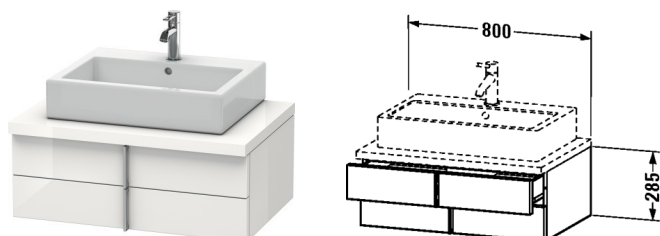

**Vanity unit for console # VE6571**

| &lt; 800 millimetre &gt; |

Vanity unit for console	Dimension	Weight	Order number
2 drawers, upper drawer including cut-out for siphon and siphon cover			
<b>Colors</b>			
M03 Jade High Gloss Lacquer M10 Alder Natural (Decor) M12 Arktis M13 American Walnut (Real wood veneer) M14 Terra M18 White Matt M20 VSG Picto White M22 White High Gloss (Decor) M26 American Cherry Tree (Real wood veneer) M27 Weißer Flieder Hochglanz M31 Pine Silver M38 White transparent M40 Black high gloss M43 Basalt Matt M47 Stone blue high gloss M49 Graphite Matt M51 Pine Terra M52 European Oak M53 Chestnut Dark M61 Olive brown high gloss M69 Brushed Walnut M71 Mediterranean Oak Real wood veneer M72 Brushed Dark Oak Real wood veneer M73 Tecino Cherry Tree M79 Natural Walnut M85 White High Gloss (Laquer) M86 Cappuccino M87 White lilac satin matt M89 Wild Pearl Natural (Decor) M90 Flannel grey satin matt			
<b>Variant</b>			
	800 x 518 millimetre		VE6571
<b>Infobox</b>			
Space saving siphon # 005076 is recommended, Console not included in delivery, please order separately, Interior modules can not be retrofitted and are factory installed., Please specify when ordering:, - interior system yes / no, - walnut 77 or maple 78			
Additional modules Interior system in maple or walnut solid wood, for cabinet widths 800 mm	800 millimetre		UV9972
<b>Suitable products</b>			
Above counter basin ground, with overflow, with tap platform, fixings included, 400 x 400 millimetre	400 x 400 millimetre		032040
Above counter basin ground, without overflow, with tap platform, fixings included, 450 x 450 millimetre	450 x 450 millimetre		032045
Above counter basin ground, with overflow, with tap platform, fixings included, 420 x 420 millimetre	420 x 420 millimetre		032042