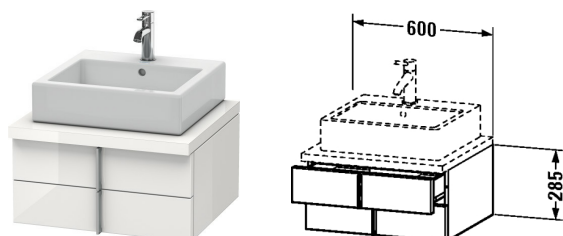

Vanity unit for console # VE6570

| < 600 millimetre > |

Vanity unit for console	Dimension	Weight	Order number
2 drawers, upper drawer including cut-out for siphon and siphon cover			
Colors			
M03 Jade High Gloss Lacquer M10 Alder Natural (Decor) M12 Arktis M13 American Walnut (Real wood veneer) M14 Terra M18 White Matt M20 VSG Picto White M22 White High Gloss (Decor) M26 American Cherry Tree (Real wood veneer) M27 Weißer Flieder Hochglanz M31 Pine Silver M38 White transparent M40 Black high gloss M43 Basalt Matt M47 Stone blue high gloss M49 Graphite Matt M51 Pine Terra M52 European Oak M53 Chestnut Dark M61 Olive brown high gloss M69 Brushed Walnut M71 Mediterranean Oak Real wood veneer M72 Brushed Dark Oak Real wood veneer M73 Tecino Cherry Tree M79 Natural Walnut M85 White High Gloss (Laquer) M86 Cappuccino M87 White lilac satin matt M89 Wild Pearl Natural (Decor) M90 Flannel grey satin matt			
Variant			
	600 x 518 millimetre		VE6570
Infobox			
Space saving siphon # 005076 is recommended, Console not included in delivery, please order separately, Interior modules can not be retrofitted and are factory installed., Please specify when ordering:, - interior system yes / no, - walnut 77 or maple 78			
Additional modules Interior system in maple or walnut solid wood, for cabinet widths 600 mm	600 millimetre		UV9967
Suitable products			
Above counter basin ground, with overflow, with tap platform, fixings included, 400 x 400 millimetre	400 x 400 millimetre		032040
Above counter basin ground, without overflow, with tap platform, fixings included, 450 x 450 millimetre	450 x 450 millimetre		032045
Above counter basin ground, with overflow, with tap platform, fixings included, 420 x 420 millimetre	420 x 420 millimetre		032042