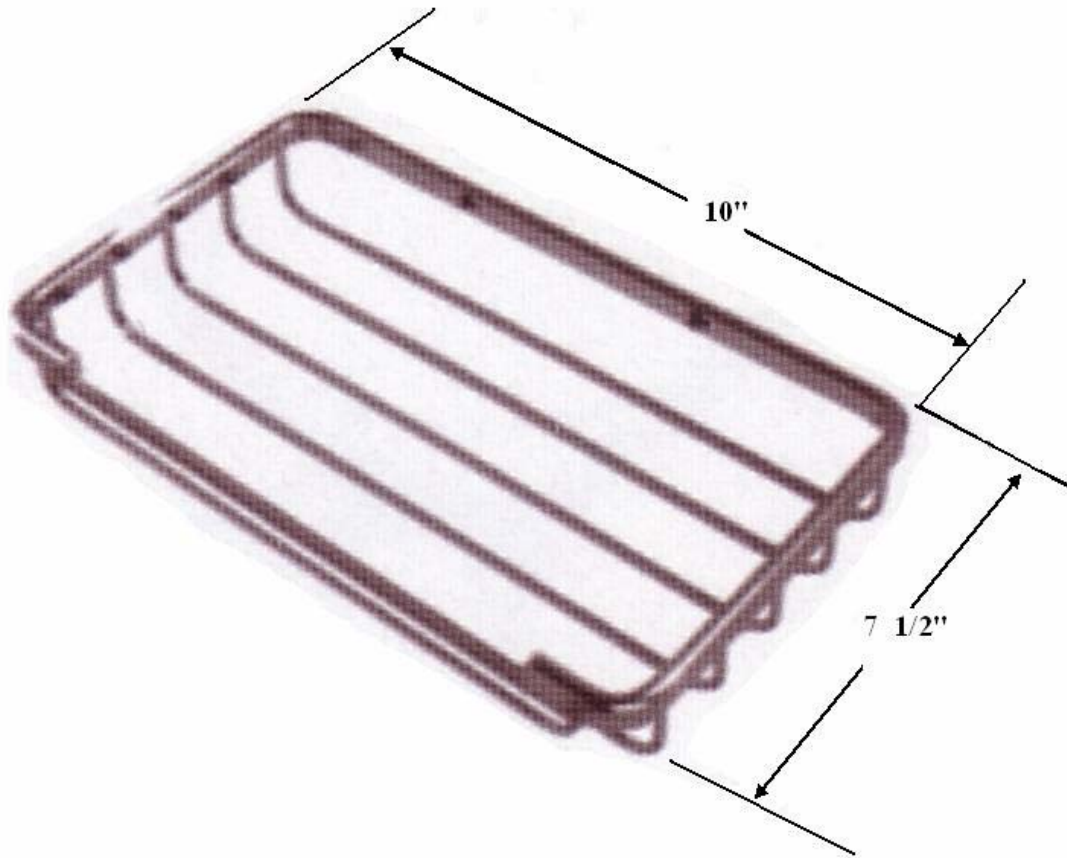

**WB-5305**

**10"x 7.5" Rectangular Wire Basket/Soap Dish**

**WATERMARK DESIGNS**

491 Wortman Avenue Spring Creek NY 11208 USA T 718 257 2800 F 718 257 2144 info@watermark-designs.com