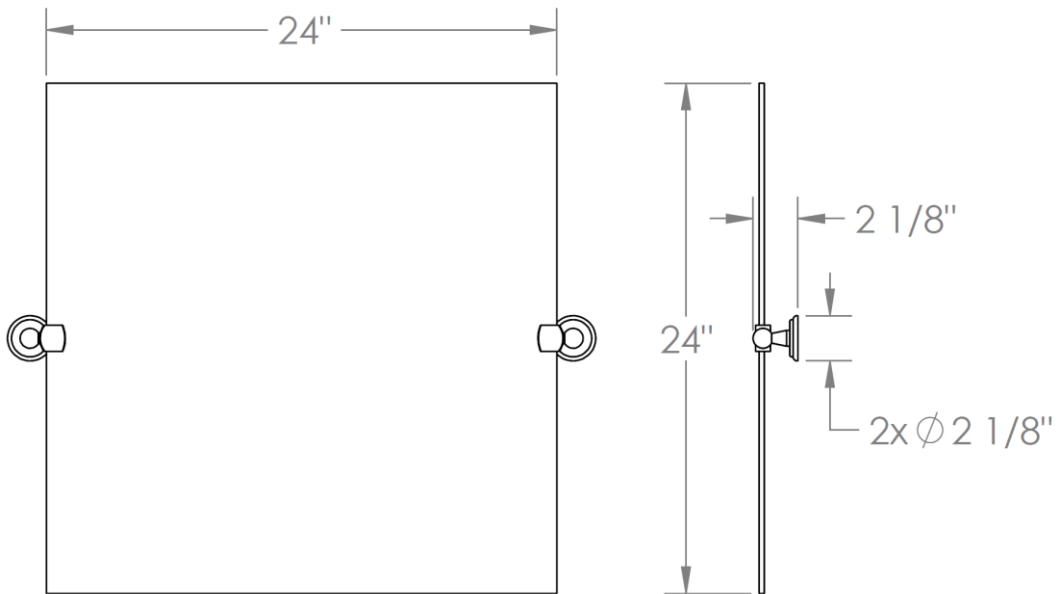

201-0.9D

Wall Mounted 24" Square Pivot Mirror

WATERMARK DESIGNS 11/20/2018

350 Dewitt Ave Brooklyn NY 11207 USA T 718 257 2800 F 718 257 2144 info@watermark-designs.com