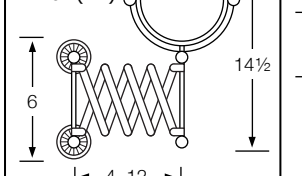

180-0.5
Robe Hook (SV)

180-0.6/180-0.7
Tumbler Holder/Soap Dish (SV/TV)

180-0.8
Glass Shelf (TV)

180-0.9
Extended
Shaving Mirror
(FV)

180-0.9A/B/C/D
Mirror (SV)

180-0.12A
Wire Dish (TV)

Wyndham 185

185-0.1/0.1A/0.1B
Towel Bar (TV)

185-0.2/0.2A/0.2B
Double Towel Bar (TV/SV)

185-0.3 Towel Ring (FV/SV)

185-0.4
Paper Holder (TV)

185-0.5
Robe Hook (SV)

185-0.6/185-0.7
Tumbler Holder/Soap Dish (SV/TV)

185-0.8
Glass Shelf (TV)

185-0.9
Extended
Shaving Mirror
(FV)

185-0.9A/B/C/D
Mirror (SV)

185-0.12A
Wire Dish (TV)