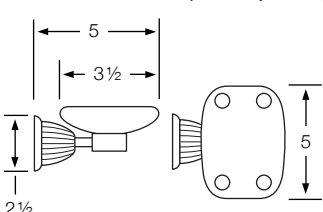

180-0.5
Robe Hook (SV)

180-0.6/180-0.7
Tumbler Holder/Soap Dish (SV/TV)

180-0.8
Glass Shelf (TV)

180-0.9
Extended
Shaving Mirror
(FV)

180-0.9A/B/C/D
Mirror (SV)

180-0.12A
Wire Dish (TV)

Wyndham 185

185-0.1/0.1A/0.1B
Towel Bar (TV)

185-0.2/0.2A/0.2B
Double Towel Bar (TV/SV)

185-0.3 Towel Ring (FV/SV)

185-0.4
Paper Holder (TV)

185-0.5
Robe Hook (SV)

185-0.6/185-0.7
Tumbler Holder/Soap Dish (SV/TV)

185-0.8
Glass Shelf (TV)

185-0.9
Extended
Shaving Mirror
(FV)

185-0.9A/B/C/D
Mirror (SV)

185-0.12A
Wire Dish (TV)