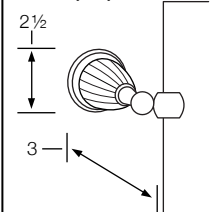

180-0.5
Robe Hook (SV)

180-0.6/180-0.7
Tumbler Holder/Soap Dish (SV/TV)

180-0.8
Glass Shelf (TV)

180-0.9
Extended
Shaving Mirror
(FV)

180-0.9A/B/C/D
Mirror (SV)

180-0.12A
Wire Dish (TV)

Wyndham 185

185-0.1/0.1A/0.1B
Towel Bar (TV)

185-0.2/0.2A/0.2B
Double Towel Bar (TV/SV)

185-0.3 Towel Ring (FV/SV)

185-0.4
Paper Holder (TV)

185-0.5
Robe Hook (SV)

185-0.6/185-0.7
Tumbler Holder/Soap Dish (SV/TV)

185-0.8
Glass Shelf (TV)

185-0.9
Extended
Shaving Mirror
(FV)

185-0.9A/B/C/D
Mirror (SV)

185-0.12A
Wire Dish (TV)