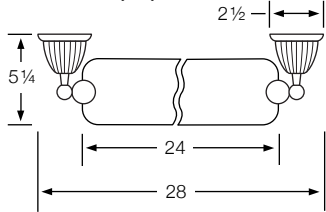

180-0.5
Robe Hook (SV)

180-0.6/180-0.7
Tumbler Holder/Soap Dish (SV/TV)

180-0.8
Glass Shelf (TV)

180-0.9
Extended
Shaving Mirror
(FV)

180-0.9A/B/C/D
Mirror (SV)

180-0.12A
Wire Dish (TV)

Wyndham 185

185-0.1/0.1A/0.1B
Towel Bar (TV)

185-0.2/0.2A/0.2B
Double Towel Bar (TV/SV)

185-0.3 Towel Ring (FV/SV)

185-0.4
Paper Holder (TV)

185-0.5
Robe Hook (SV)

185-0.6/185-0.7
Tumbler Holder/Soap Dish (SV/TV)

185-0.8
Glass Shelf (TV)

185-0.9
Extended
Shaving Mirror
(FV)

185-0.9A/B/C/D
Mirror (SV)

185-0.12A
Wire Dish (TV)