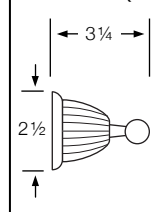

180-0.5
Robe Hook (SV)

180-0.6/180-0.7
Tumbler Holder/Soap Dish (SV/TV)

180-0.8
Glass Shelf (TV)

180-0.9
Extended
Shaving Mirror
(FV)

180-0.9A/B/C/D
Mirror (SV)

180-0.12A
Wire Dish (TV)

Wyndham 185

185-0.1/0.1A/0.1B
Towel Bar (TV)

185-0.2/0.2A/0.2B
Double Towel Bar (TV/SV)

185-0.3 Towel Ring (FV/SV)

185-0.4
Paper Holder (TV)

185-0.5
Robe Hook (SV)

185-0.6/185-0.7
Tumbler Holder/Soap Dish (SV/TV)

185-0.8
Glass Shelf (TV)

185-0.9
Extended
Shaving Mirror
(FV)

185-0.9A/B/C/D
Mirror (SV)

185-0.12A
Wire Dish (TV)