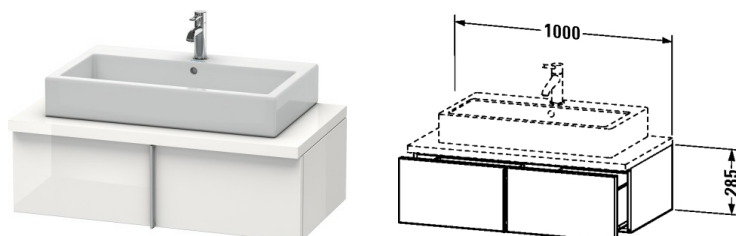

Vanity unit for console # VE6552

|< 1000 millimetre >|

Vanity unit for console	Dimension	Weight	Order number
1 pull-out compartment, pull-out compartment including cut-out for siphon and siphon cover			
Colors			
M03 Jade High Gloss Lacquer M10 Alder Natural (Decor) M12 Arktis M13 American Walnut (Real wood veneer) M14 Terra M18 White Matt M20 VSG Picto White M22 White High Gloss (Decor) M26 American Cherry Tree (Real wood veneer) M27 Weißer Flieder Hochglanz M31 Pine Silver M38 White transparent M40 Black high gloss M43 Basalt Matt M47 Stone blue high gloss M49 Graphite Matt M51 Pine Terra M52 European Oak M53 Chestnut Dark M61 Olive brown high gloss M69 Brushed Walnut M71 Mediterranean Oak Real wood veneer M72 Brushed Dark Oak Real wood veneer M73 Tecino Cherry Tree M79 Natural Walnut M85 White High Gloss (Laquer) M86 Cappuccino M87 White lilac satin matt M89 Wild Pearl Natural (Decor) M90 Flannel grey satin matt			
Variant			
	1000 x 518 millimetre		VE6552
Infobox			
Console not included in delivery, please order separately, Interior modules can not be retrofitted and are factory installed., Please specify when ordering: , - interior system yes / no, - walnut 77 or maple 78			
Additional modules Interior system in maple or walnut solid wood, for cabinet widths 1000 mm	1000 millimetre		UV9934
Suitable products			
Above counter basin ground, with overflow, with tap platform, fixings included, 400 x 400 millimetre	400 x 400 millimetre		032040
Above counter basin ground, without overflow, with tap platform, fixings included, 450 x 450 millimetre	450 x 450 millimetre		032045
Above counter basin ground, with overflow, with tap platform, fixings included, 420 x 420 millimetre	420 x 420 millimetre		032042
Washbowl without overflow, without tap platform, chrome ring included, fixings included, Ø 400 millimetre	Ø 400 millimetre		045140