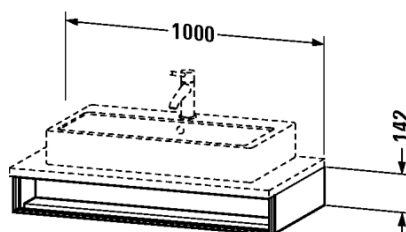

Vanity unit for console # VE6542

| < 1000 millimetre > |

Vanity unit for console	Dimension	Weight	Order number
1 opened compartment including towel rail			
Colors			
M03 Jade High Gloss Lacquer M10 Alder Natural (Decor) M12 Arktis M13 American Walnut (Real wood veneer) M14 Terra M18 White Matt M20 VSG Picto White M22 White High Gloss (Decor) M26 American Cherry Tree (Real wood veneer) M27 Weißer Flieder Hochglanz M31 Pine Silver M38 White transparent M40 Black high gloss M43 Basalt Matt M47 Stone blue high gloss M49 Graphite Matt M51 Pine Terra M52 European Oak M53 Chestnut Dark M61 Olive brown high gloss M69 Brushed Walnut M71 Mediterranean Oak Real wood veneer M72 Brushed Dark Oak Real wood veneer M73 Tecino Cherry Tree M79 Natural Walnut M85 White High Gloss (Laquer) M86 Cappuccino M87 White lilac satin matt M89 Wild Pearl Natural (Decor) M90 Flannel grey satin matt			
Variant			
	1000 x 518 millimetre		VE6542
Infobox			
Console not included in delivery, please order separately, Please specify when ordering:			
Suitable products			
Above counter basin ground, with overflow, with tap platform, fixings included, 400 x 400 millimetre	400 x 400 millimetre		032040
Above counter basin ground, without overflow, with tap platform, fixings included, 500 x 500 millimetre	500 x 500 millimetre		032050
Above counter basin ground, without overflow, with tap platform, fixings included, 450 x 450 millimetre	450 x 450 millimetre		032045
Above counter basin ground, with overflow, with tap platform, fixings included, 420 x 420 millimetre	420 x 420 millimetre		032042
Washbowl without overflow, without tap platform, chrome ring included, fixings included, Ø 400 millimetre	Ø 400 millimetre		045140
Washbowl without overflow, without tap platform, chrome ring included, fixings included, Ø 480 millimetre	Ø 480 millimetre		045148