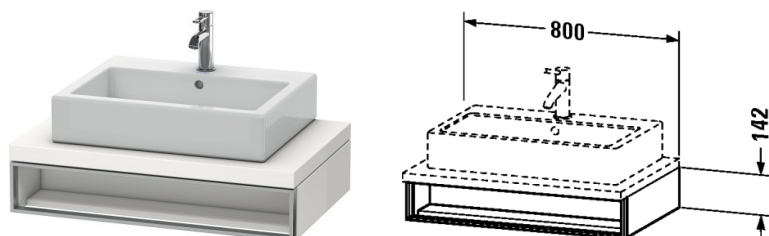

Vanity unit for console # VE6541

| < 800 millimetre > |

Vanity unit for console	Dimension	Weight	Order number
1 opened compartment including towel rail			
Colors			
M03 Jade High Gloss Lacquer M10 Alder Natural (Decor) M12 Arktis M13 American Walnut (Real wood veneer) M14 Terra M18 White Matt M20 VSG Picto White M22 White High Gloss (Decor) M26 American Cherry Tree (Real wood veneer) M27 Weißer Flieder Hochglanz M31 Pine Silver M38 White transparent M40 Black high gloss M43 Basalt Matt M47 Stone blue high gloss M49 Graphite Matt M51 Pine Terra M52 European Oak M53 Chestnut Dark M61 Olive brown high gloss M69 Brushed Walnut M71 Mediterranean Oak Real wood veneer M72 Brushed Dark Oak Real wood veneer M73 Tecino Cherry Tree M79 Natural Walnut M85 White High Gloss (Laquer) M86 Cappuccino M87 White lilac satin matt M89 Wild Pearl Natural (Decor) M90 Flannel grey satin matt			
Variant			
	800 x 518 millimetre		VE6541
Infobox			
Console not included in delivery, please order separately, Please specify when ordering:			
Suitable products			
Above counter basin ground, with overflow, with tap platform, fixings included, 400 x 400 millimetre	400 x 400 millimetre		032040
Above counter basin ground, without overflow, with tap platform, fixings included, 500 x 500 millimetre	500 x 500 millimetre		032050
Above counter basin ground, without overflow, with tap platform, fixings included, 450 x 450 millimetre	450 x 450 millimetre		032045
Above counter basin ground, with overflow, with tap platform, fixings included, 420 x 420 millimetre	420 x 420 millimetre		032042
Washbowl without overflow, without tap platform, chrome ring included, fixings included, Ø 400 millimetre	Ø 400 millimetre		045140
Washbowl without overflow, without tap platform, chrome ring included, fixings included, Ø 480 millimetre	Ø 480 millimetre		045148