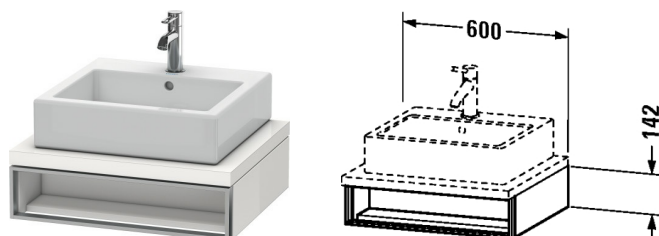

Vanity unit for console # VE6540

| < 600 millimetre > |

Vanity unit for console	Dimension	Weight	Order number
1 opened compartment including towel rail			
Colors			
M03 Jade High Gloss Lacquer M10 Alder Natural (Decor) M12 Arktis M13 American Walnut (Real wood veneer) M14 Terra M18 White Matt M20 VSG Picto White M22 White High Gloss (Decor) M26 American Cherry Tree (Real wood veneer) M27 Weißer Flieder Hochglanz M31 Pine Silver M38 White transparent M40 Black high gloss M43 Basalt Matt M47 Stone blue high gloss M49 Graphite Matt M51 Pine Terra M52 European Oak M53 Chestnut Dark M61 Olive brown high gloss M69 Brushed Walnut M71 Mediterranean Oak Real wood veneer M72 Brushed Dark Oak Real wood veneer M73 Tecino Cherry Tree M79 Natural Walnut M85 White High Gloss (Laquer) M86 Cappuccino M87 White lilac satin matt M89 Wild Pearl Natural (Decor) M90 Flannel grey satin matt			
Variant			
	600 x 518 millimetre		VE6540
Infobox			
Console not included in delivery, please order separately, Please specify when ordering:			
Suitable products			
Above counter basin ground, with overflow, with tap platform, fixings included, 400 x 400 millimetre	400 x 400 millimetre		032040
Above counter basin ground, without overflow, with tap platform, fixings included, 500 x 500 millimetre	500 x 500 millimetre		032050
Above counter basin ground, without overflow, with tap platform, fixings included, 450 x 450 millimetre	450 x 450 millimetre		032045
Above counter basin ground, with overflow, with tap platform, fixings included, 420 x 420 millimetre	420 x 420 millimetre		032042
Washbowl without overflow, without tap platform, chrome ring included, fixings included, Ø 400 millimetre	Ø 400 millimetre		045140
Washbowl without overflow, without tap platform, chrome ring included, fixings included, Ø 480 millimetre	Ø 480 millimetre		045148