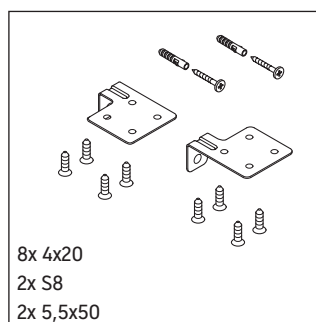

## Installation instructions

Observe the drilling dimensions!

Follow all other installation instructions!

A	B
mm	mm
600	376

Ceramics wider than 600 mm must be fixed to the wall.

We reserve the right to make technical improvements and design modifications to the products illustrated.