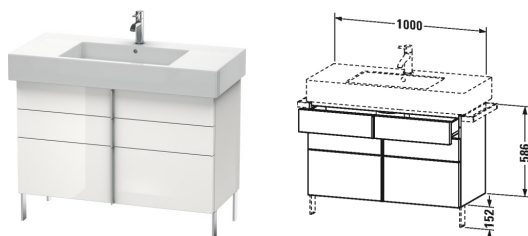

Vanity unit floor-standing # VE6414

| < 1000 millimetre > |

Vanity unit floor-standing	Dimension	Weight	Order number
1 pull-out compartment, 2 drawers, upper drawer including cut-out for siphon and siphon cover, for Vero # 032910 (not ground)			
Colors			
M03 Jade High Gloss Lacquer M10 Alder Natural (Decor) M12 Arktis M13 American Walnut (Real wood veneer) M14 Terra M18 White Matt M20 VSG Picto White M22 White High Gloss (Decor) M26 American Cherry Tree (Real wood veneer) M27 Weißer Flieder Hochglanz M31 Pine Silver M38 White transparent M40 Black high gloss M43 Basalt Matt M47 Stone blue high gloss M49 Graphite Matt M51 Pine Terra M52 European Oak M53 Chestnut Dark M61 Olive brown high gloss M69 Brushed Walnut M71 Mediterranean Oak Real wood veneer M72 Brushed Dark Oak Real wood veneer M73 Tecino Cherry Tree M79 Natural Walnut M85 White High Gloss (Laquer) M86 Cappuccino M87 White lilac satin matt M89 Wild Pearl Natural (Decor) M90 Flannel grey satin matt			
Variant			
	1000 x 446 millimetre		VE6414
Infobox			
Space saving siphon # 005076 is recommended, Interior modules can not be retrofitted and are factory installed., Legs # UV 9993 are recommended, if 4 pieces necessary please order 2 x # UV 9993, Legs not included in delivery, please order separately, Please specify when ordering: - interior system yes / no, - walnut 77 or maple 78			
Additional modules Interior system in maple or walnut solid wood, for cabinet widths 1000 mm	1000 millimetre		UV9976
Suitable products			
Plinth leg Chrome, 2 pieces, 44 x 10 millimetre	44 x 10 millimetre		UV9993
Washbasin, furniture washbasin with tap platform, 1050 x 490 millimetre	1050 x 490 millimetre		032910

All drawings contain the necessary measurements which are subject to standard tolerances. They are stated in mm and are non-binding. Exact measurements, in particular for customised installation scenarios, can only be taken from the finished ceramic piece.