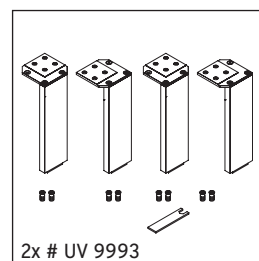

Vero

VE 6414

Mounting instructions

Vero # 032910

Instructions for use

The bathroom furniture range complies with the standards and guidelines applicable at the time of delivery and is designed for use in bathrooms. Direct contact with water should be avoided, for example, when showering.