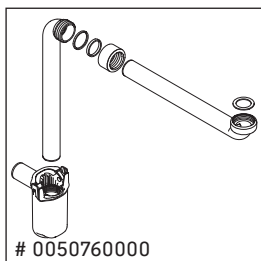

Vero

VE 6414

Mounting instructions

Vero # 032910

Instructions for use

The bathroom furniture range complies with the standards and guidelines applicable at the time of delivery and is designed for use in bathrooms. Direct contact with water should be avoided, for example, when showering.