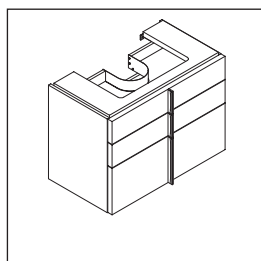

Vero

VE 6414

Mounting instructions

Vero # 032910

Instructions for use

The bathroom furniture range complies with the standards and guidelines applicable at the time of delivery and is designed for use in bathrooms. Direct contact with water should be avoided, for example, when showering.