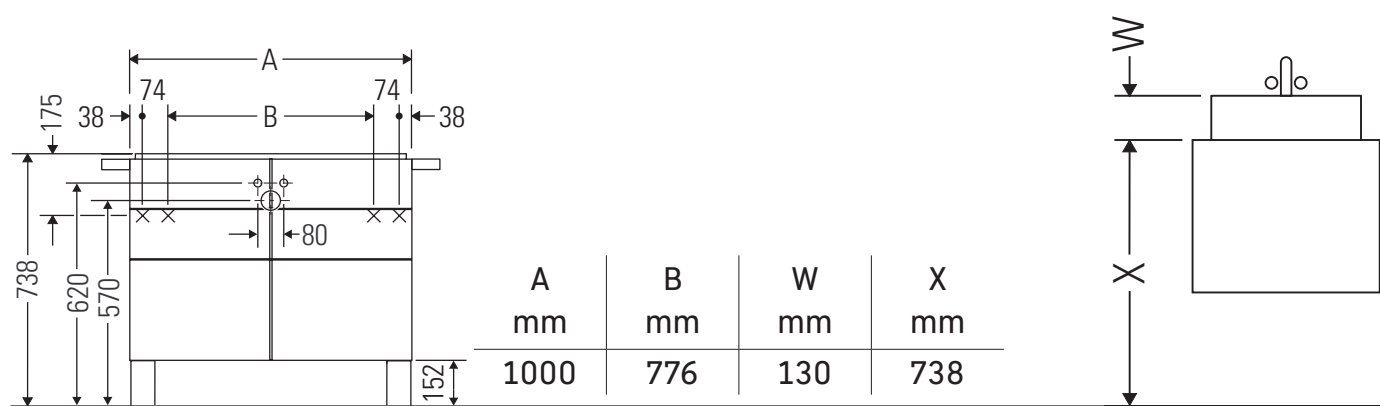

Vero

VE 6414

Mounting instructions

Vero # 032910

Instructions for use

The bathroom furniture range complies with the standards and guidelines applicable at the time of delivery and is designed for use in bathrooms. Direct contact with water should be avoided, for example, when showering.