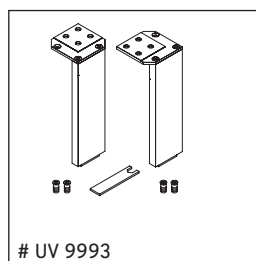

Vero

VE 6414

Mounting instructions

Vero # 032910

Instructions for use

The bathroom furniture range complies with the standards and guidelines applicable at the time of delivery and is designed for use in bathrooms. Direct contact with water should be avoided, for example, when showering.