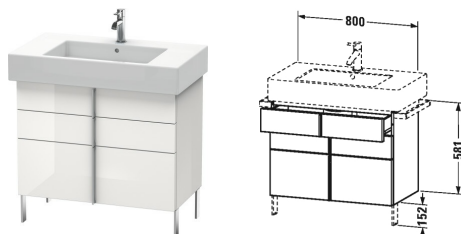

Vanity unit floor-standing # VE6413

| < 800 millimetre > |

Vanity unit floor-standing	Dimension	Weight	Order number
1 pull-out compartment, 2 drawers, upper drawer including cut-out for siphon and siphon cover, for Vero # 032985 (not ground)			
Colors			
M03 Jade High Gloss Lacquer M10 Alder Natural (Decor) M12 Arktis M13 American Walnut (Real wood veneer) M14 Terra M18 White Matt M20 VSG Picto White M22 White High Gloss (Decor) M26 American Cherry Tree (Real wood veneer) M27 Weißer Flieder Hochglanz M31 Pine Silver M38 White transparent M40 Black high gloss M43 Basalt Matt M47 Stone blue high gloss M49 Graphite Matt M51 Pine Terra M52 European Oak M53 Chestnut Dark M61 Olive brown high gloss M69 Brushed Walnut M71 Mediterranean Oak Real wood veneer M72 Brushed Dark Oak Real wood veneer M73 Tecino Cherry Tree M79 Natural Walnut M85 White High Gloss (Laquer) M86 Cappuccino M87 White lilac satin matt M89 Wild Pearl Natural (Decor) M90 Flannel grey satin matt			
Variant			
	800 x 446 millimetre		VE6413
Infobox			
Space saving siphon # 005076 is recommended, Interior modules can not be retrofitted and are factory installed., Legs # UV 9993 are recommended, if 4 pieces necessary please order 2 x # UV 9993, Legs not included in delivery, please order separately, Please specify when ordering: - interior system yes / no, - walnut 77 or maple 78			
Additional modules Interior system in maple or walnut solid wood, for cabinet widths 800 mm	800 millimetre		UV9972
Suitable products			
Plinth leg Chrome, 2 pieces, 44 x 10 millimetre	44 x 10 millimetre		UV9993
Washbasin, furniture washbasin with tap platform, 850 x 490 millimetre	850 x 490 millimetre		032985