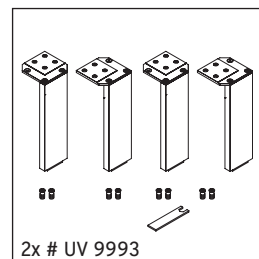

Vero

VE 6413

Mounting instructions

Vero # 032985

Instructions for use

The bathroom furniture range complies with the standards and guidelines applicable at the time of delivery and is designed for use in bathrooms. Direct contact with water should be avoided, for example, when showering.