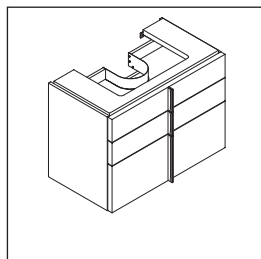

Vero

VE 6413

Mounting instructions

Vero # 032985

Instructions for use

The bathroom furniture range complies with the standards and guidelines applicable at the time of delivery and is designed for use in bathrooms. Direct contact with water should be avoided, for example, when showering.