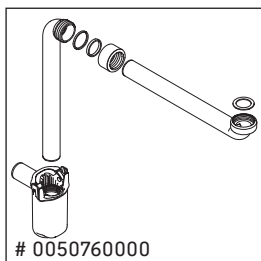

Vero

VE 6413

Mounting instructions

Vero # 032985

Instructions for use

The bathroom furniture range complies with the standards and guidelines applicable at the time of delivery and is designed for use in bathrooms. Direct contact with water should be avoided, for example, when showering.