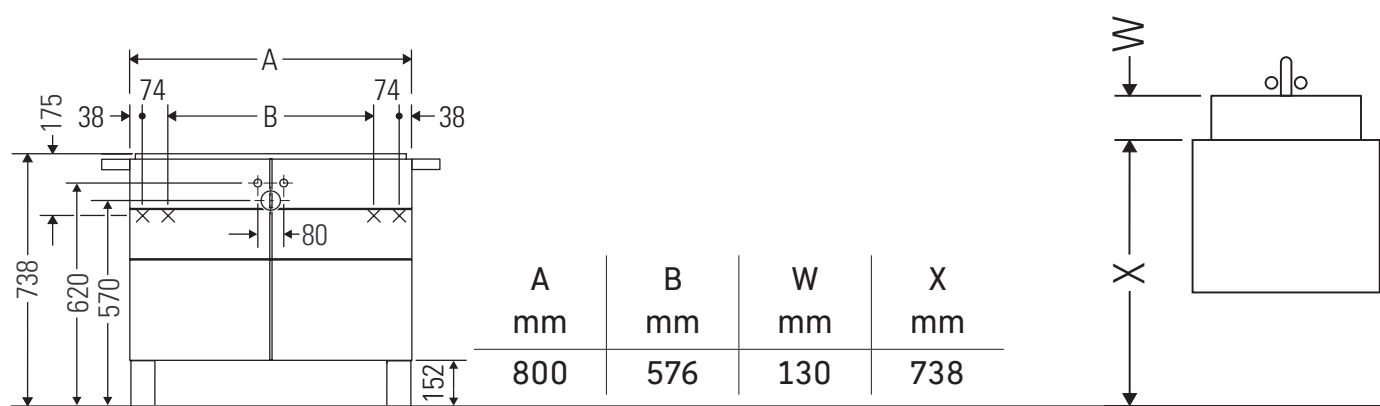

Vero

VE 6413

Mounting instructions

Vero # 032985

Instructions for use

The bathroom furniture range complies with the standards and guidelines applicable at the time of delivery and is designed for use in bathrooms. Direct contact with water should be avoided, for example, when showering.