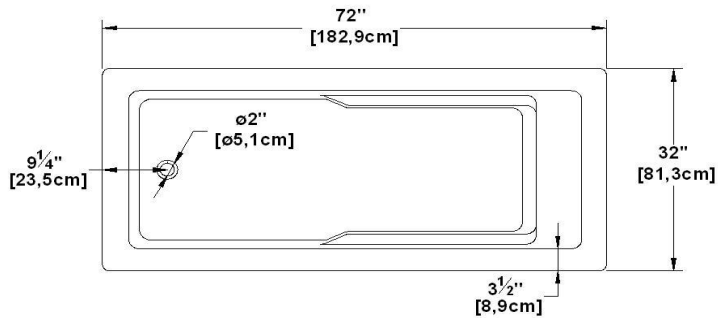

Liberty relax

Product code : **LC72**

Draft revision : **20170320140000**

External dimensions : **72" x 32" x 22"** [182,9 cm x 81,3 cm x 55,9 cm]

Series : **deck mount**

Seats : **1**

Lumbar support : **yes**

Arm rests : **yes**

Low-profile available : **yes**

Draft and specs

Specifications	
Capacity :	54 IMP Gal. / 70,4 US Gal. / 245,5 liters
AeroMassage™ :	Easy Clean™ air jets
Super AeroMassage™ :	AeroMassage™ + 12 Easy Clean™ air jets
Dynamic Turbo™ :	4 Confort Pulse jets / 4 Confort Swirl jets
Comfort Air™ :	Easy Clean™ air jets
Characteristics :	n/a

Remarks
*all measures have a precision of ± 1/4" (0,63cm)
*internal dimensions taken at 4" (10cm) from bath bottom
*capacity is measured by filling the soaker to 1-1/2" under the overflow