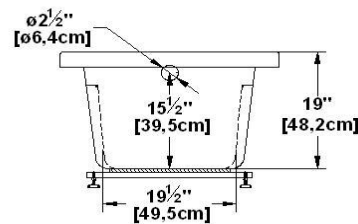

Liberty relax

Product code : **LC72**

Draft revision : **20170320140000**

External dimensions : **72" x 32" x 22"** [182,9 cm x 81,3 cm x 55,9 cm]

Series : **deck mount**

Seats : **1**

Lumbar support : **yes**

Arm rests : **yes**

Low-profile available : **yes**

Draft and specs

Specifications	
Capacity :	54 IMP Gal. / 70,4 US Gal. / 245,5 liters
AeroMassage™ :	Easy Clean™ air jets
Super AeroMassage™ :	AeroMassage™ + 12 Easy Clean™ air jets
Dynamic Turbo™ :	4 Confort Pulse jets / 4 Confort Swirl jets
Comfort Air™ :	Easy Clean™ air jets
Characteristics :	n/a

Remarks
*all measures have a precision of ± 1/4" (0,63cm)
*internal dimensions taken at 4" (10cm) from bath bottom
*capacity is measured by filling the soaker to 1-1/2" under the overflow