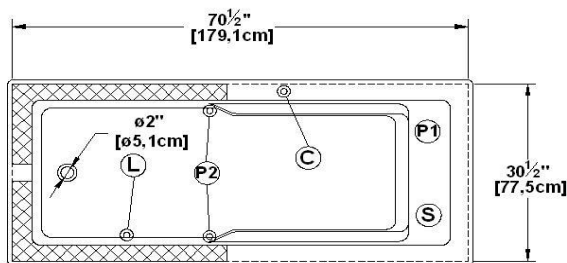

Options and installation

accessories and decorative lines positions are approximative

Additional(s) note(s) :

It may be necessary to raise the bath to install a skirt. Keypad supplied but not installed when ordered with tile flanges or remote control.

Legend			
(S)	Blower	(L)	Chromotherapy light
(P1)	Pump	(P2)	Grab bar
(C)	Keypad		
[X]	Recommended faucets drilling location*		
Deck cut-out line - - - - -			

Available models	
Model	Availability
Soaker alone	✓
Comfort Air™	✓
AeroMassage™	✓
Super AeroMassage™	✓
Dynamic Turbo™ (not available in the U.S.)	✓
Dynamic Turbo™ + AeroMassage™	✓
Dynamic Turbo™ + Super AeroMassage™	✓

Available recommended options
Front skirt : JA72
Recommended drain : WOCO14 (chrome finish)
Tile flanges : available
Remote control** : available
**Floating

*It is possible to install the faucets elsewhere on the product. The installer must verify that there are no piping or wires before drilling.

IMPORTANT NOTE : Specifications, dimensions and models are subject to change.

Visit our website <http://www.oceania-attitude.com> to access up-to-date dimensions and informations. In all cases, information on the website is the most up-to-date.

Dimensions may vary slightly. To ensure proper fit, measurements must be taken on the product directly.

Head office

591, avenue des Entreprises
Thetford Mines, Quebec
CANADA G6H 4B2

Phone numbers

No-charge : 1-877-332-4224
Fax : 1-866-460-4334

Internet

Web : <http://www.oceania-attitude.com>
Email : info@oceaniabaths.com