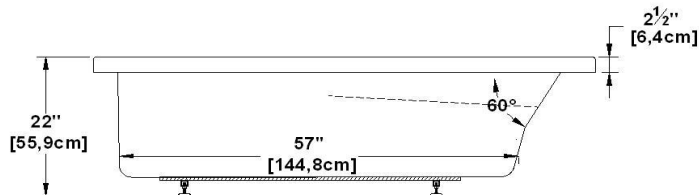

Liberty relax

Product code : **LC72**

Draft revision : **20170320140000**

External dimensions : **72" x 32" x 22"** [182,9 cm x 81,3 cm x 55,9 cm]

Series : **deck mount**

Seats : **1**

Lumbar support : **yes**

Arm rests : **yes**

Low-profile available : **yes**

Draft and specs

Specifications	
Capacity :	54 IMP Gal. / 70,4 US Gal. / 245,5 liters
AeroMassage™ :	Easy Clean™ air jets
Super AeroMassage™ :	AeroMassage™ + 12 Easy Clean™ air jets
Dynamic Turbo™ :	4 Confort Pulse jets / 4 Confort Swirl jets
Comfort Air™ :	Easy Clean™ air jets
Characteristics :	n/a

Remarks
*all measures have a precision of ± 1/4" (0,63cm)
*internal dimensions taken at 4" (10cm) from bath bottom
*capacity is measured by filling the soaker to 1-1/2" under the overflow