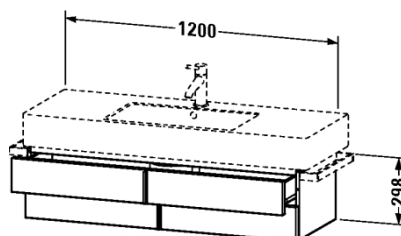

Vanity unit wall-mounted # VE6215

| < 1200 millimetre > |

Vanity unit wall-mounted	Dimension	Weight	Order number
2 drawers, upper drawer including cut-out for siphon and siphon cover, for Vero # 032912 (not ground)			
Colors			
M03 Jade High Gloss Lacquer M10 Alder Natural (Decor) M12 Arktis M13 American Walnut (Real wood veneer) M14 Terra M18 White Matt M20 VSG Picto White M22 White High Gloss (Decor) M26 American Cherry Tree (Real wood veneer) M27 Weißer Flieder Hochglanz M31 Pine Silver M38 White transparent M40 Black high gloss M43 Basalt Matt M47 Stone blue high gloss M49 Graphite Matt M51 Pine Terra M52 European Oak M53 Chestnut Dark M61 Olive brown high gloss M69 Brushed Walnut M71 Mediterranean Oak Real wood veneer M72 Brushed Dark Oak Real wood veneer M73 Tecino Cherry Tree M79 Natural Walnut M85 White High Gloss (Laquer) M86 Cappuccino M87 White lilac satin matt M89 Wild Pearl Natural (Decor) M90 Flannel grey satin matt			
Variant			
	1200 x 446 millimetre		VE6215
Infobox			
Space saving siphon # 005076 is recommended, Interior modules can not be retrofitted and are factory installed., Please specify when ordering: , - interior system yes / no, - walnut 77 or maple 78			
Additional modules Interior system in maple or walnut solid wood, for cabinet widths 1200 mm	1200 millimetre		UV9979
Suitable products			
Washbasin, furniture washbasin with tap platform, 1250 x 490 millimetre	1250 x 490 millimetre		032912

All drawings contain the necessary measurements which are subject to standard tolerances. They are stated in mm and are non-binding. Exact measurements, in particular for customised installation scenarios, can only be taken from the finished ceramic piece.