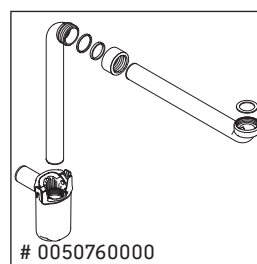

Vero

VE 6215

Mounting instructions

Instructions for use

The bathroom furniture range complies with the standards and guidelines applicable at the time of delivery and is designed for use in bathrooms. Direct contact with water should be avoided, for example, when showering.