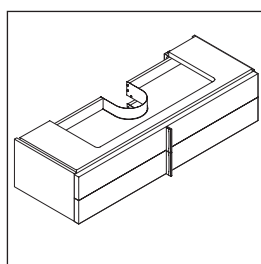

Vero

VE 6215

Mounting instructions

Instructions for use

The bathroom furniture range complies with the standards and guidelines applicable at the time of delivery and is designed for use in bathrooms. Direct contact with water should be avoided, for example, when showering.