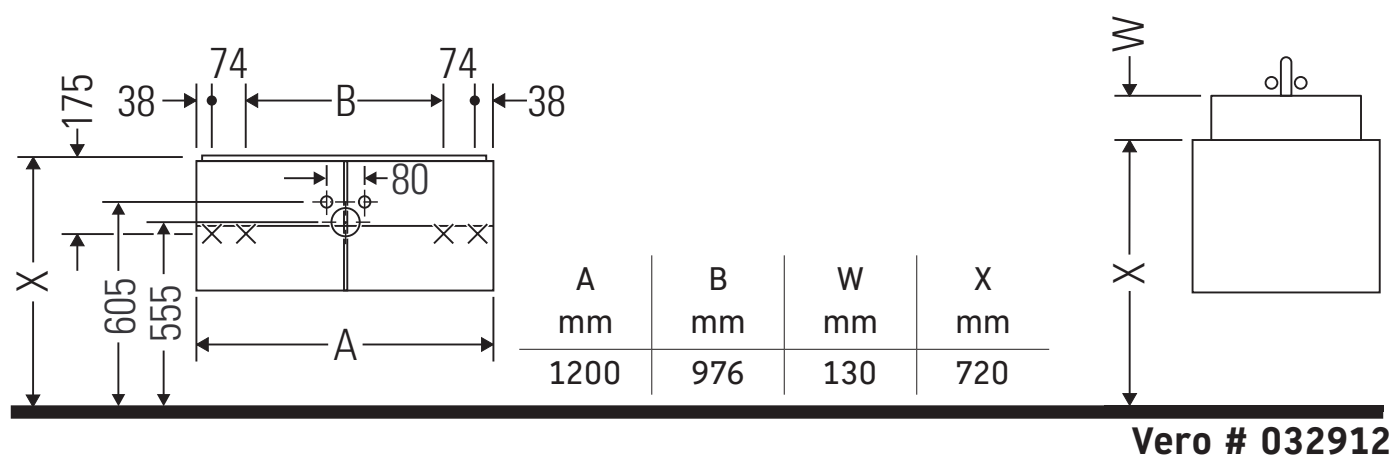

Vero

VE 6215

Mounting instructions

Instructions for use

The bathroom furniture range complies with the standards and guidelines applicable at the time of delivery and is designed for use in bathrooms. Direct contact with water should be avoided, for example, when showering.