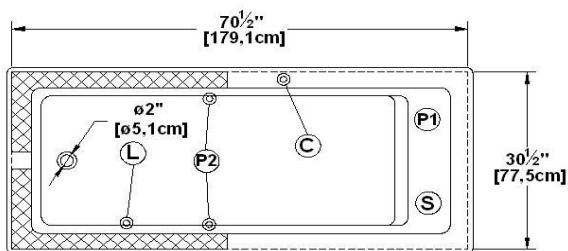

Liberty

Product code : **L172**

Draft revision : **20170320140000**

External dimensions : **72" x 32" x 22" [182,9 cm x 81,3 cm x 55,9 cm]**

Series : **deck mount**

Seats : **1**

Lumbar support : **yes**

Arm rests : **no**

Low-profile available : **yes**

Draft and specs

Specifications	
Capacity :	58 IMP Gal. / 75,7 US Gal. / 263,7 liters
AeroMassage™ :	45 Easy Clean™ air jets
Super AeroMassage™ :	AeroMassage™ + 12 Easy Clean™ air jets
Dynamic Turbo™ :	4 Confort Pulse jets / 4 Confort Swirl jets
Comfort Air™ :	45 Easy Clean™ air jets
Characteristics :	n/a

Remarks
*all measures have a precision of $\pm 1/4"$ (0,63cm)
*internal dimensions taken at 4" (10cm) from bath bottom
*capacity is measured by filling the soaker to 1-1/2" under the overflow

Options and installation

accessories and decorative lines positions are approximative

Additional(s) note(s) :

Keypad supplied but not installed when ordered with tile flanges or remote control.

Legend			
(S)	Blower	(L)	Chromotherapy light
(P1)	Pump	(P2)	Grab bar
(C)	Keypad		
(X)	Recommended faucets drilling location*		
Deck cut-out line - - - - -			