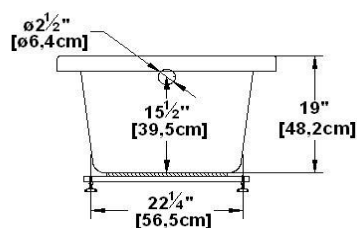

Liberty

Product code : **L172**

Draft revision : **20170320140000**

External dimensions : **72" x 32" x 22" [182,9 cm x 81,3 cm x 55,9 cm]**

Series : **deck mount**

Seats : **1**

Lumbar support : **yes**

Arm rests : **no**

Low-profile available : **yes**

Draft and specs

Specifications	
Capacity :	58 IMP Gal. / 75,7 US Gal. / 263,7 liters
AeroMassage™ :	45 Easy Clean™ air jets
Super AeroMassage™ :	AeroMassage™ + 12 Easy Clean™ air jets
Dynamic Turbo™ :	4 Confort Pulse jets / 4 Confort Swirl jets
Comfort Air™ :	45 Easy Clean™ air jets
Characteristics :	n/a

Remarks
*all measures have a precision of $\pm 1/4"$ (0,63cm)
*internal dimensions taken at 4" (10cm) from bath bottom
*capacity is measured by filling the soaker to 1-1/2" under the overflow