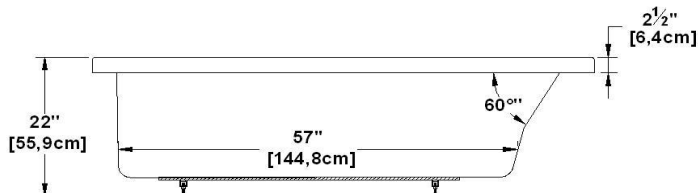

Liberty

Product code : **L172**

Draft revision : **20170320140000**

External dimensions : **72" x 32" x 22" [182,9 cm x 81,3 cm x 55,9 cm]**

Series : **deck mount**

Seats : **1**

Lumbar support : **yes**

Arm rests : **no**

Low-profile available : **yes**

Draft and specs

Specifications	
Capacity :	58 IMP Gal. / 75,7 US Gal. / 263,7 liters
AeroMassage™ :	45 Easy Clean™ air jets
Super AeroMassage™ :	AeroMassage™ + 12 Easy Clean™ air jets
Dynamic Turbo™ :	4 Confort Pulse jets / 4 Confort Swirl jets
Comfort Air™ :	45 Easy Clean™ air jets
Characteristics :	n/a

Remarks
*all measures have a precision of $\pm 1/4"$ (0,63cm)
*internal dimensions taken at 4" (10cm) from bath bottom
*capacity is measured by filling the soaker to 1-1/2" under the overflow

Options and installation