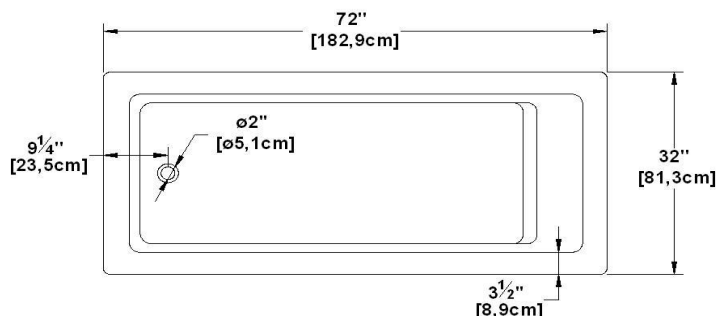

Liberty

Product code : **L172**

Draft revision : **20170320140000**

External dimensions : **72" x 32" x 22" [182,9 cm x 81,3 cm x 55,9 cm]**

Series : **deck mount**

Seats : **1**

Lumbar support : **yes**

Arm rests : **no**

Low-profile available : **yes**

Draft and specs

Specifications	
Capacity :	58 IMP Gal. / 75,7 US Gal. / 263,7 liters
AeroMassage™ :	45 Easy Clean™ air jets
Super AeroMassage™ :	AeroMassage™ + 12 Easy Clean™ air jets
Dynamic Turbo™ :	4 Confort Pulse jets / 4 Confort Swirl jets
Comfort Air™ :	45 Easy Clean™ air jets
Characteristics :	n/a

Remarks
*all measures have a precision of $\pm 1/4"$ (0,63cm)
*internal dimensions taken at 4" (10cm) from bath bottom
*capacity is measured by filling the soaker to 1-1/2" under the overflow

Options and installation