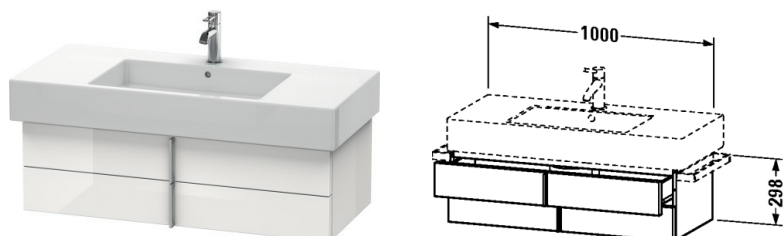

**Vanity unit wall-mounted # VE6214**

|&lt; 1000 millimetre &gt;|

Vanity unit wall-mounted	Dimension	Weight	Order number
2 drawers, upper drawer including cut-out for siphon and siphon cover, for Vero # 032910 (not ground)			
<b>Colors</b>			
M03 Jade High Gloss Lacquer M10 Alder Natural (Decor) M12 Arktis M13 American Walnut (Real wood veneer) M14 Terra M18 White Matt M20 VSG Picto White M22 White High Gloss (Decor) M26 American Cherry Tree (Real wood veneer) M27 Weißer Flieder Hochglanz M31 Pine Silver M38 White transparent M40 Black high gloss M43 Basalt Matt M47 Stone blue high gloss M49 Graphite Matt M51 Pine Terra M52 European Oak M53 Chestnut Dark M61 Olive brown high gloss M69 Brushed Walnut M71 Mediterranean Oak Real wood veneer M72 Brushed Dark Oak Real wood veneer M73 Tecino Cherry Tree M79 Natural Walnut M85 White High Gloss (Laquer) M86 Cappuccino M87 White lilac satin matt M89 Wild Pearl Natural (Decor) M90 Flannel grey satin matt			
<b>Variant</b>			
	1000 x 446 millimetre		VE6214
<b>Infobox</b>			
Space saving siphon # 005076 is recommended, Interior modules can not be retrofitted and are factory installed., Please specify when ordering:., - interior system yes / no, - walnut 77 or maple 78			
Additional modules Interior system in maple or walnut solid wood, for cabinet widths 1000 mm	1000 millimetre		UV9976
<b>Suitable products</b>			
Washbasin, furniture washbasin with tap platform, 1050 x 490 millimetre	1050 x 490 millimetre		032910

All drawings contain the necessary measurements which are subject to standard tolerances. They are stated in mm and are non-binding. Exact measurements, in particular for customised installation scenarios, can only be taken from the finished ceramic piece.