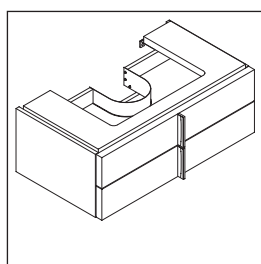

Vero

VE 6214

Mounting instructions

Instructions for use

The bathroom furniture range complies with the standards and guidelines applicable at the time of delivery and is designed for use in bathrooms. Direct contact with water should be avoided, for example, when showering.