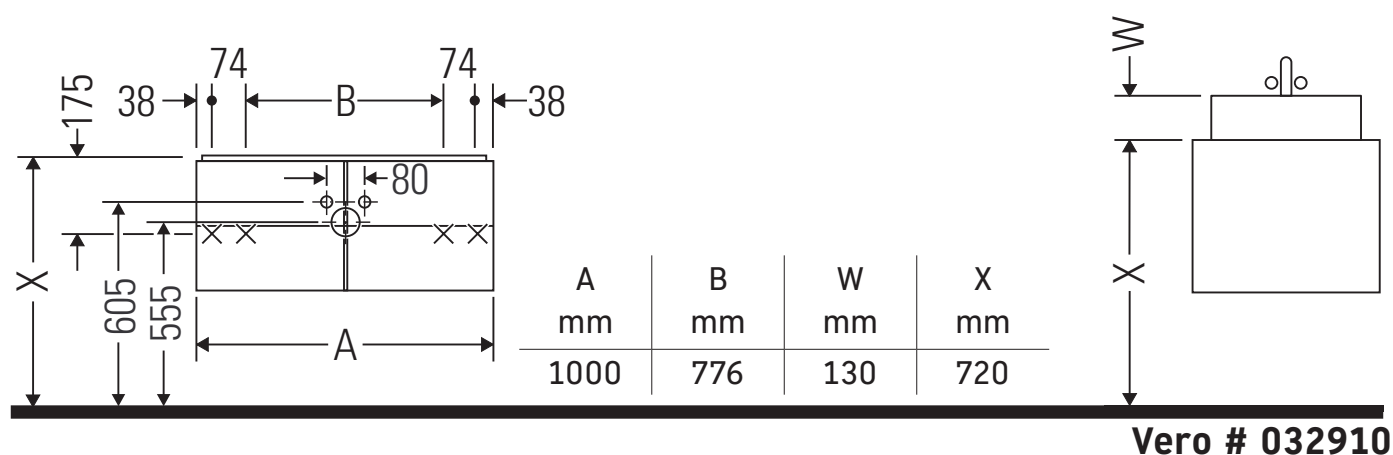

Vero

VE 6214

Mounting instructions

Instructions for use

The bathroom furniture range complies with the standards and guidelines applicable at the time of delivery and is designed for use in bathrooms. Direct contact with water should be avoided, for example, when showering.