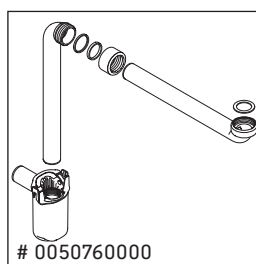

Vero

VE 6214

Mounting instructions

Instructions for use

The bathroom furniture range complies with the standards and guidelines applicable at the time of delivery and is designed for use in bathrooms. Direct contact with water should be avoided, for example, when showering.